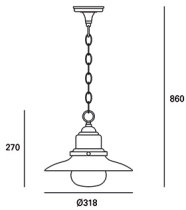

PX-0253-NEG

V0

AVENUE Pendant

Description

Pendant for indoor use.

For downlighting. Structure material: Steel, Aluminium. Structure finish: Black. Diffuser material: Glass. Diffuser finish: Sandblasted. Warranty: 5 Years.

Finish

Black
Sandblasted

Material

Steel
Aluminium
Glass

IP44

4

TECHNICAL CHARACTERISTICS

Light source

Lampholder: 1 x E27
Output (W): max. 60W
Total power consumption (W): 60 W
Lamp maximum dimension: 110/90 mm
Real Lumen: 351
Quantity: 1
Lm/Real W: 8
UGR: 12.7

GEAR

Voltage / Frequency:
100-240V/50-60Hz

Luminaire

Seaside: No
Warranty: 5 Years

Logistics

Energy Efficiency: NO BULB
EAN Code: 8435381456627
Net Weight (Kg): 1.315
Weight in Kg (packaged): 2.180
Packing: 325 x 230 x 325
Masterbox: 4

The photograph may not match the reference exactly. Please read the product description to identify the finish.