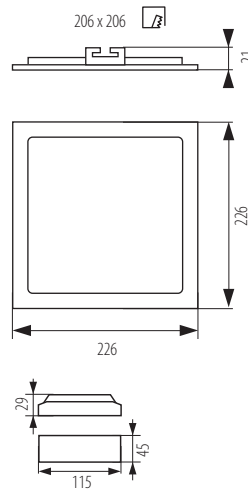

KATRO N LED 6W
KATRO N LED 12W
KATRO N LED 18W
KATRO N LED 24W

KATRO N LED...SR

KATRO N LED...W

KATRO N LED...SN

KATRO N LED 6W

KATRO N LED 12W

KATRO N LED 18W

KATRO N LED 24W

Kanlux

| KATRO N LED | Model | Power [W] | Color Temp [K] | Light Output [lm] |
|-----------------------|-------|-----------|----------------|-------------------|
| KATRO N LED 6W-NW-SN | 22522 | 6W | 4000 K | 350 |
| KATRO N LED 6W-NW-SR | 25810 | 6W | 4000 K | 350 |
| KATRO N LED 6W-NW-W | 25811 | 6W | 4000 K | 350 |
| KATRO N LED 6W-WW-SN | 22523 | 6W | 3000 K | 350 |
| KATRO N LED 6W-WW-SR | 25812 | 6W | 3000 K | 350 |
| KATRO N LED 6W-WW-W | 25813 | 6W | 3000 K | 350 |
| KATRO N LED 12W-NW-SN | 22524 | 12W | 4000 K | 800 |
| KATRO N LED 12W-NW-SR | 25814 | 12W | 4000 K | 800 |
| KATRO N LED 12W-NW-W | 25815 | 12W | 4000 K | 800 |
| KATRO N LED 12W-WW-SN | 22525 | 12W | 3000 K | 750 |
| KATRO N LED 12W-WW-SR | 25816 | 12W | 3000 K | 750 |
| KATRO N LED 12W-WW-W | 25817 | 12W | 3000 K | 750 |
| KATRO N LED 18W-NW-SN | 22526 | 18W | 4000 K | 1260 |
| KATRO N LED 18W-NW-SR | 25818 | 18W | 4000 K | 1260 |
| KATRO N LED 18W-NW-W | 25819 | 18W | 4000 K | 1260 |
| KATRO N LED 18W-WW-SN | 22527 | 18W | 3000 K | 1200 |
| KATRO N LED 18W-WW-SR | 25820 | 18W | 3000 K | 1200 |
| KATRO N LED 18W-WW-W | 25821 | 18W | 3000 K | 1200 |
| KATRO N LED 24W-NW-SN | 22528 | 24W | 4000 K | 1700 |
| KATRO N LED 24W-NW-SR | 25822 | 24W | 4000 K | 1700 |
| KATRO N LED 24W-NW-W | 25823 | 24W | 4000 K | 1700 |
| KATRO N LED 24W-WW-SN | 22529 | 24W | 3000 K | 1600 |
| KATRO N LED 24W-WW-SR | 25824 | 24W | 3000 K | 1600 |
| KATRO N LED 24W-WW-W | 25825 | 24W | 3000 K | 1600 |