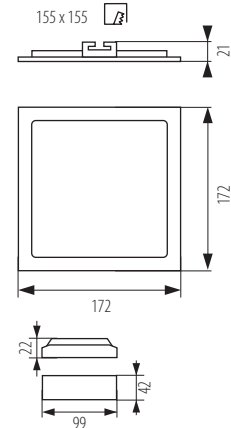

KATRO N LED 12W