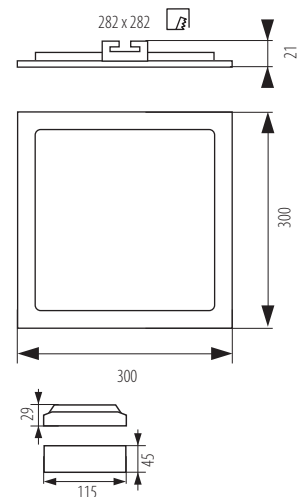

KATRO N LED 6W
KATRO N LED 12W
KATRO N LED 18W
KATRO N LED 24W

KATRO N LED...SR

KATRO N LED...W

KATRO N LED...SN

KATRO N LED 6W

KATRO N LED 12W

KATRO N LED 18W

KATRO N LED 24W

Kanlux

| KATRO N LED | Model | Power [W] | Color Temp [K] | Light Output [lm] |
|-----------------------|-------|-----------|----------------|-------------------|
| KATRO N LED 6W-NW-SN | 22522 | 6W | 4000 K | 350 |
| KATRO N LED 6W-NW-SR | 25810 | 6W | 4000 K | 350 |
| KATRO N LED 6W-NW-W | 25811 | 6W | 4000 K | 350 |
| KATRO N LED 6W-WW-SN | 22523 | 6W | 3000 K | 350 |
| KATRO N LED 6W-WW-SR | 25812 | 6W | 3000 K | 350 |
| KATRO N LED 6W-WW-W | 25813 | 6W | 3000 K | 350 |
| KATRO N LED 12W-NW-SN | 22524 | 12W | 4000 K | 800 |
| KATRO N LED 12W-NW-SR | 25814 | 12W | 4000 K | 800 |
| KATRO N LED 12W-NW-W | 25815 | 12W | 4000 K | 800 |
| KATRO N LED 12W-WW-SN | 22525 | 12W | 3000 K | 750 |
| KATRO N LED 12W-WW-SR | 25816 | 12W | 3000 K | 750 |
| KATRO N LED 12W-WW-W | 25817 | 12W | 3000 K | 750 |
| KATRO N LED 18W-NW-SN | 22526 | 18W | 4000 K | 1260 |
| KATRO N LED 18W-NW-SR | 25818 | 18W | 4000 K | 1260 |
| KATRO N LED 18W-NW-W | 25819 | 18W | 4000 K | 1260 |
| KATRO N LED 18W-WW-SN | 22527 | 18W | 3000 K | 1200 |
| KATRO N LED 18W-WW-SR | 25820 | 18W | 3000 K | 1200 |
| KATRO N LED 18W-WW-W | 25821 | 18W | 3000 K | 1200 |
| KATRO N LED 24W-NW-SN | 22528 | 24W | 4000 K | 1700 |
| KATRO N LED 24W-NW-SR | 25822 | 24W | 4000 K | 1700 |
| KATRO N LED 24W-NW-W | 25823 | 24W | 4000 K | 1700 |
| KATRO N LED 24W-WW-SN | 22529 | 24W | 3000 K | 1600 |
| KATRO N LED 24W-WW-SR | 25824 | 24W | 3000 K | 1600 |
| KATRO N LED 24W-WW-W | 25825 | 24W | 3000 K | 1600 |