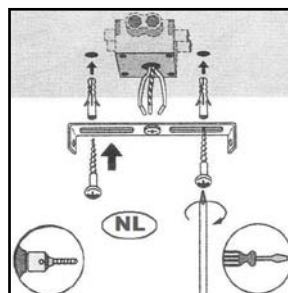

Installation drawing