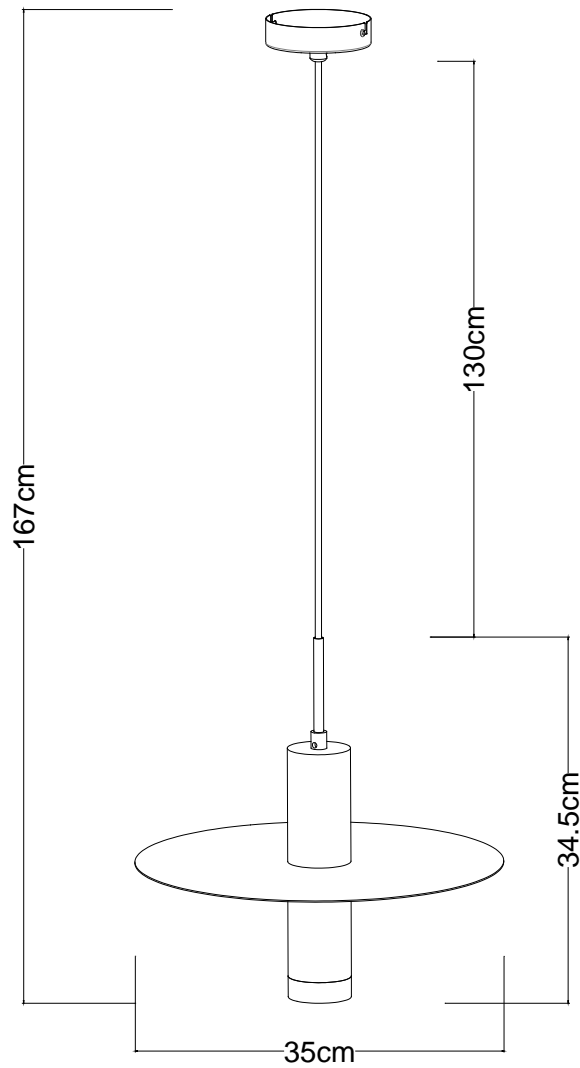

# LUCIDE

Line drawing of the item

Item number: 03322/01/30, 03322/01/37

## Technical details

Materials used:	Metal
Color:	Black + yellow brass, blue + yellow brass
Dimmable and how is fixture dimmable	
Size:	Height: 167cm
	Length: 35cm
	Width: 35cm
	Net weight: 2kg
Power requirements:	220-240V~50Hz
Bulb type and maximum wattage:	1x GU10 Max.35W
Number of bulbs:	1
IP degree:	IP20