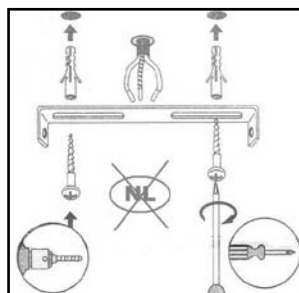

Installation drawing