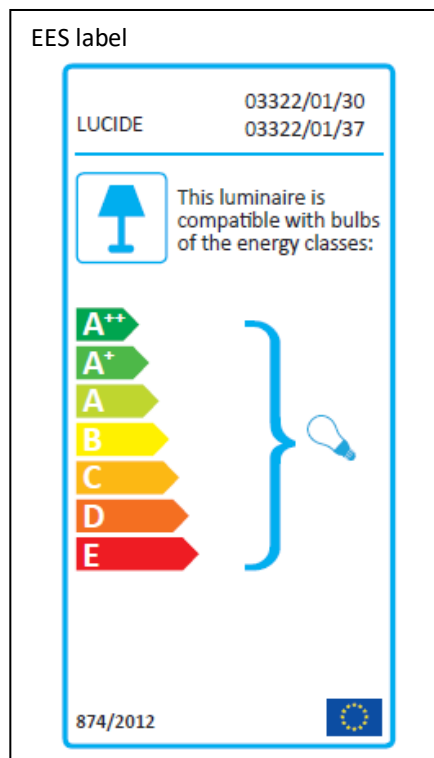

Von der Garantie ausgenommen: 1. Gebrochene Glasteile der Fassung werden nur innerhalb von 14 Tagen ab Kauf durch den Endkunden ersetzt. 2. Normaler Verschleiß, Verfärbungen aufgrund des normalen Gebrauchs. 3. Beschädigungen aufgrund externer Ursachen wie Feuer, Wasser, unsachgemäße Nutzung/ Installation oder Wartung des Produkts.

Kunden müssen das defekte Produkt/Teil und den Originalkaufbeleg einsenden, um Garantieansprüche geltend zu machen.

Deklaracja gwarancji:

LucideNV gwarantuje, że dostarczone produkty będą wolne od defektów materiałowych oraz produkcyjnych przez okres 2 lat od daty zakupu przez użytkownika końcowego, jeżeli urządzenie jest zainstalowane i prawidłowo utrzymywane zgodnie z instrukcją obsługi.

Wyłączenie z gwarancji: 1. Rozbite szkło zostanie wymienione tylko do 14 dni od momentu zakupu przez użytkownika końcowego. 2. Normalne zużycie, utrata koloru w wyniku normalnego użytkowania. 3. Uszkodzenie spowodowane czynnikami zewnętrznymi takimi, jak ogień, woda, nieprawidłowe używanie/ instalacja lub utrzymywanie produktu.

W celu uzyskania gwarancji klient musi zwrócić uszkodzony przedmiot oraz oryginalny dowód zakupu.

Other languages of the manual and further explanations can be found on our website.