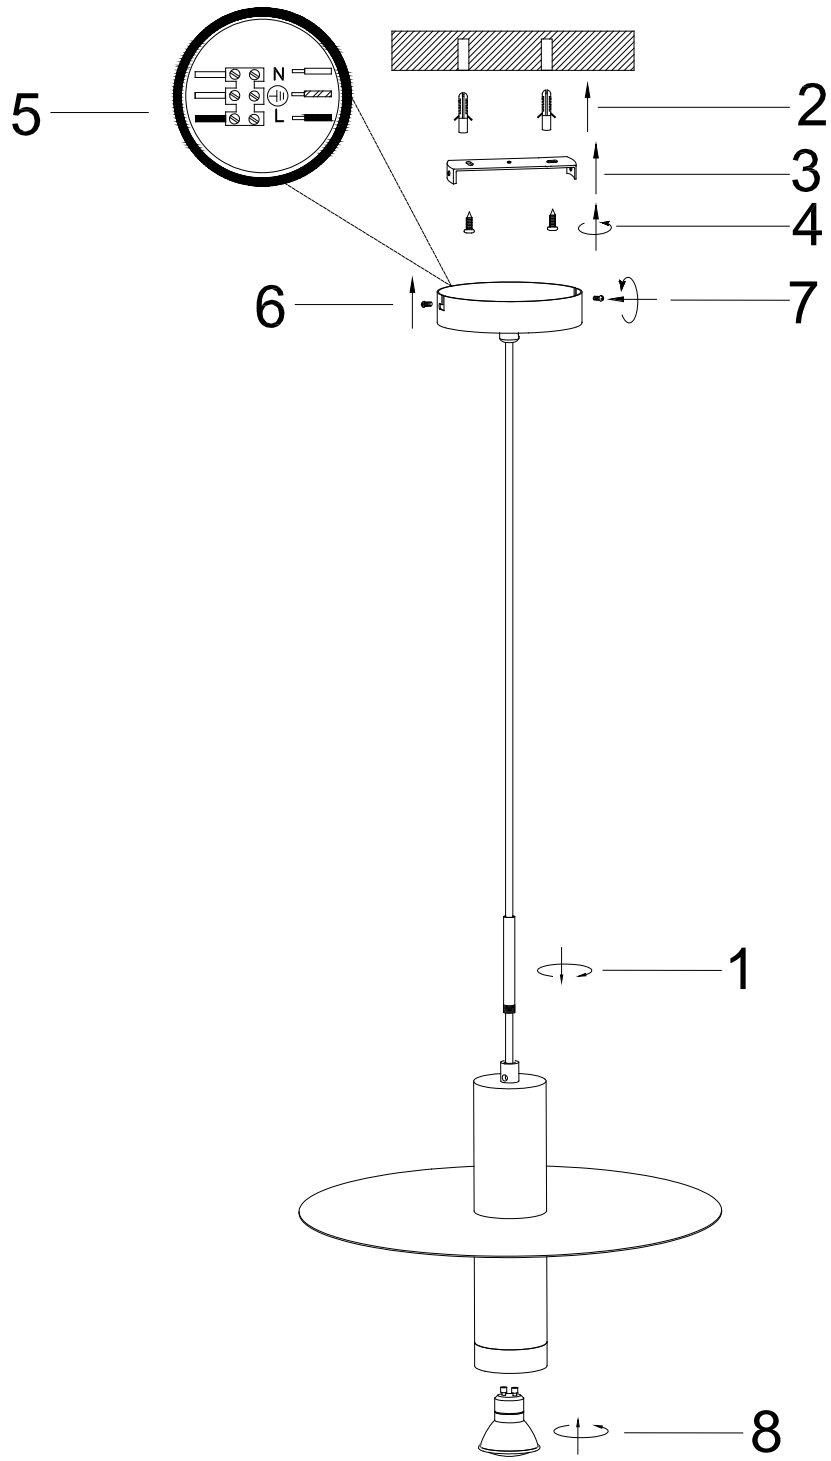

Installation drawing