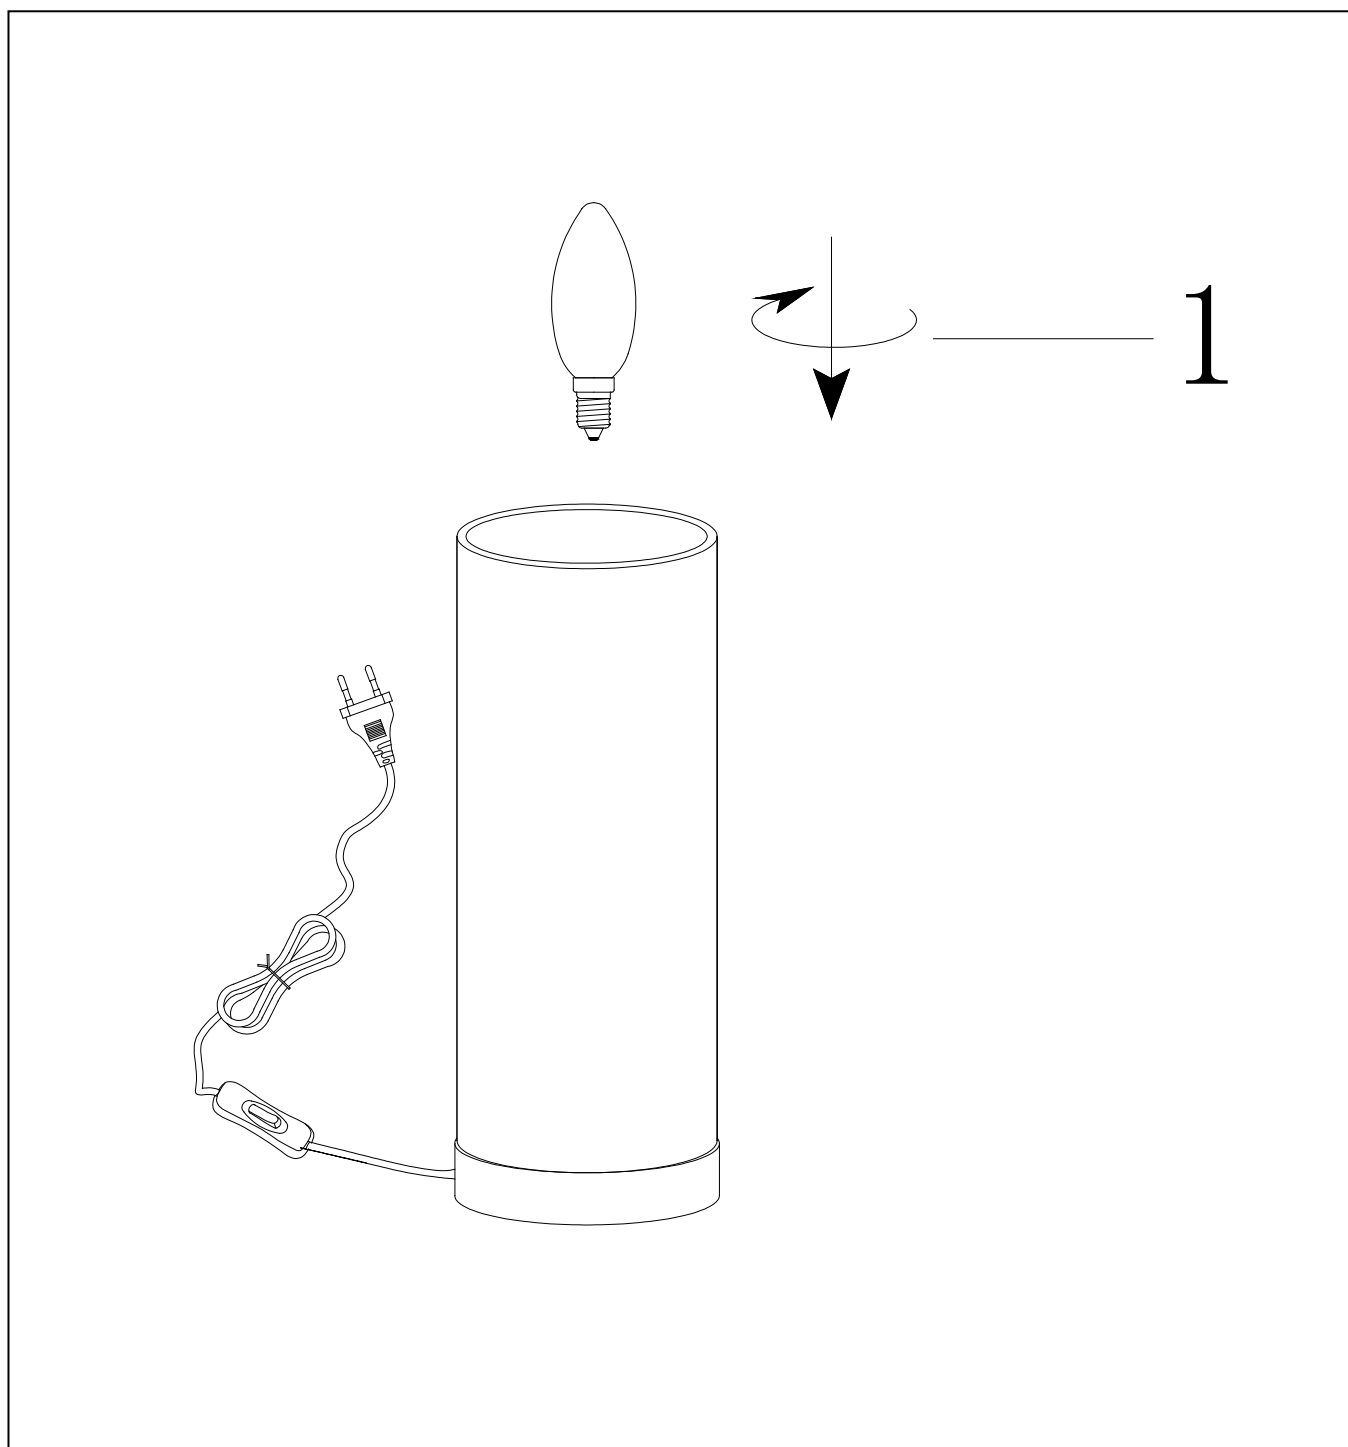

Line drawing of the item

item number: 03508/01/31

Installation Drawing

Technical details

materials used:	Metal and fabric
color:	white
dimmable and how is the fixture dimmable:	No dimmable
size:	Height: 255mm
	Length: 105mm
	Width: 105mm
	Net Weight: 0.59kg
power requirements:	220-240V~50Hz
bulb type and maximum Wattage:	1x E14 Max. 40W
number of bulbs:	1
IP degree:	IP20