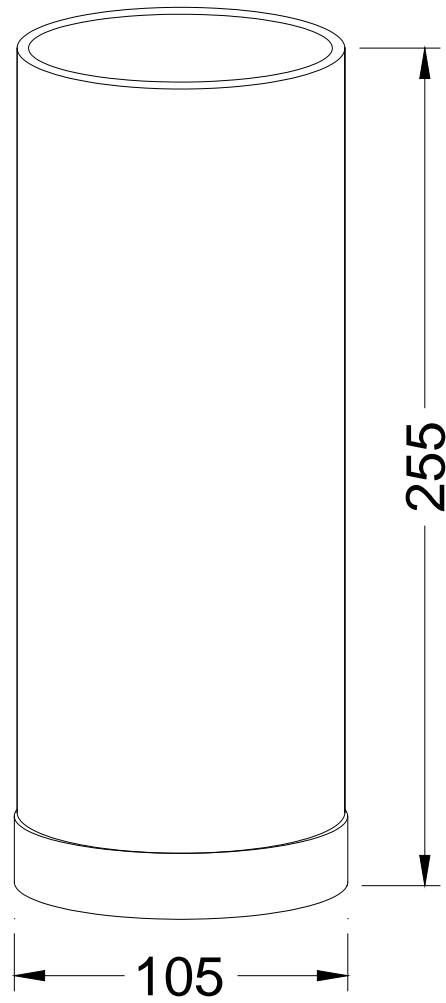

Line drawing of the item

item number: 03508/01/31

Installation Drawing

Technical details

materials used:	Metal and fabric
color:	white
dimmable and how is the fixture dimmable:	No dimmable
size:	Height: 255mm
	Length: 105mm
	Width: 105mm
	Net Weight: 0.59kg
power requirements:	220-240V~50Hz
bulb type and maximum Wattage:	1x E14 Max. 40W
number of bulbs:	1
IP degree:	IP20