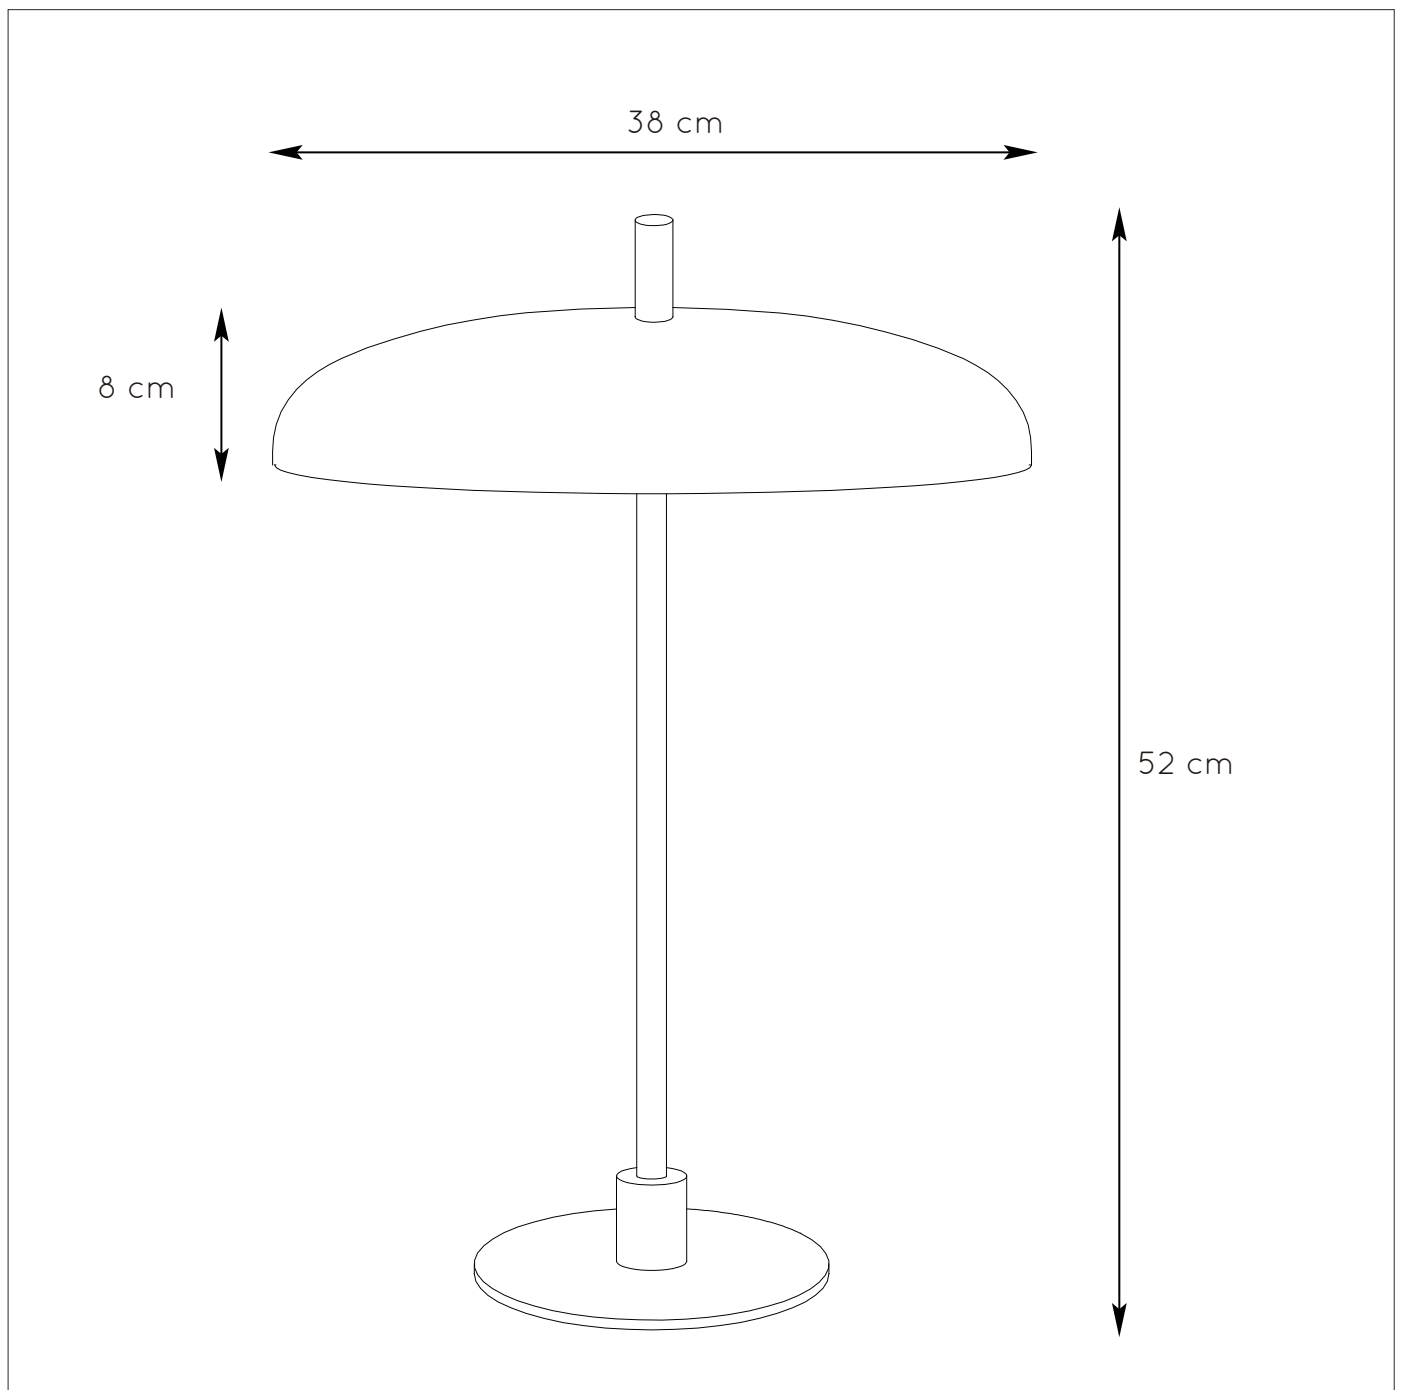

ELGIN

Item number : 03531/03/30

EAN code : 5411212031303

Item number : 03531/03/66

EAN code : 5411212031310