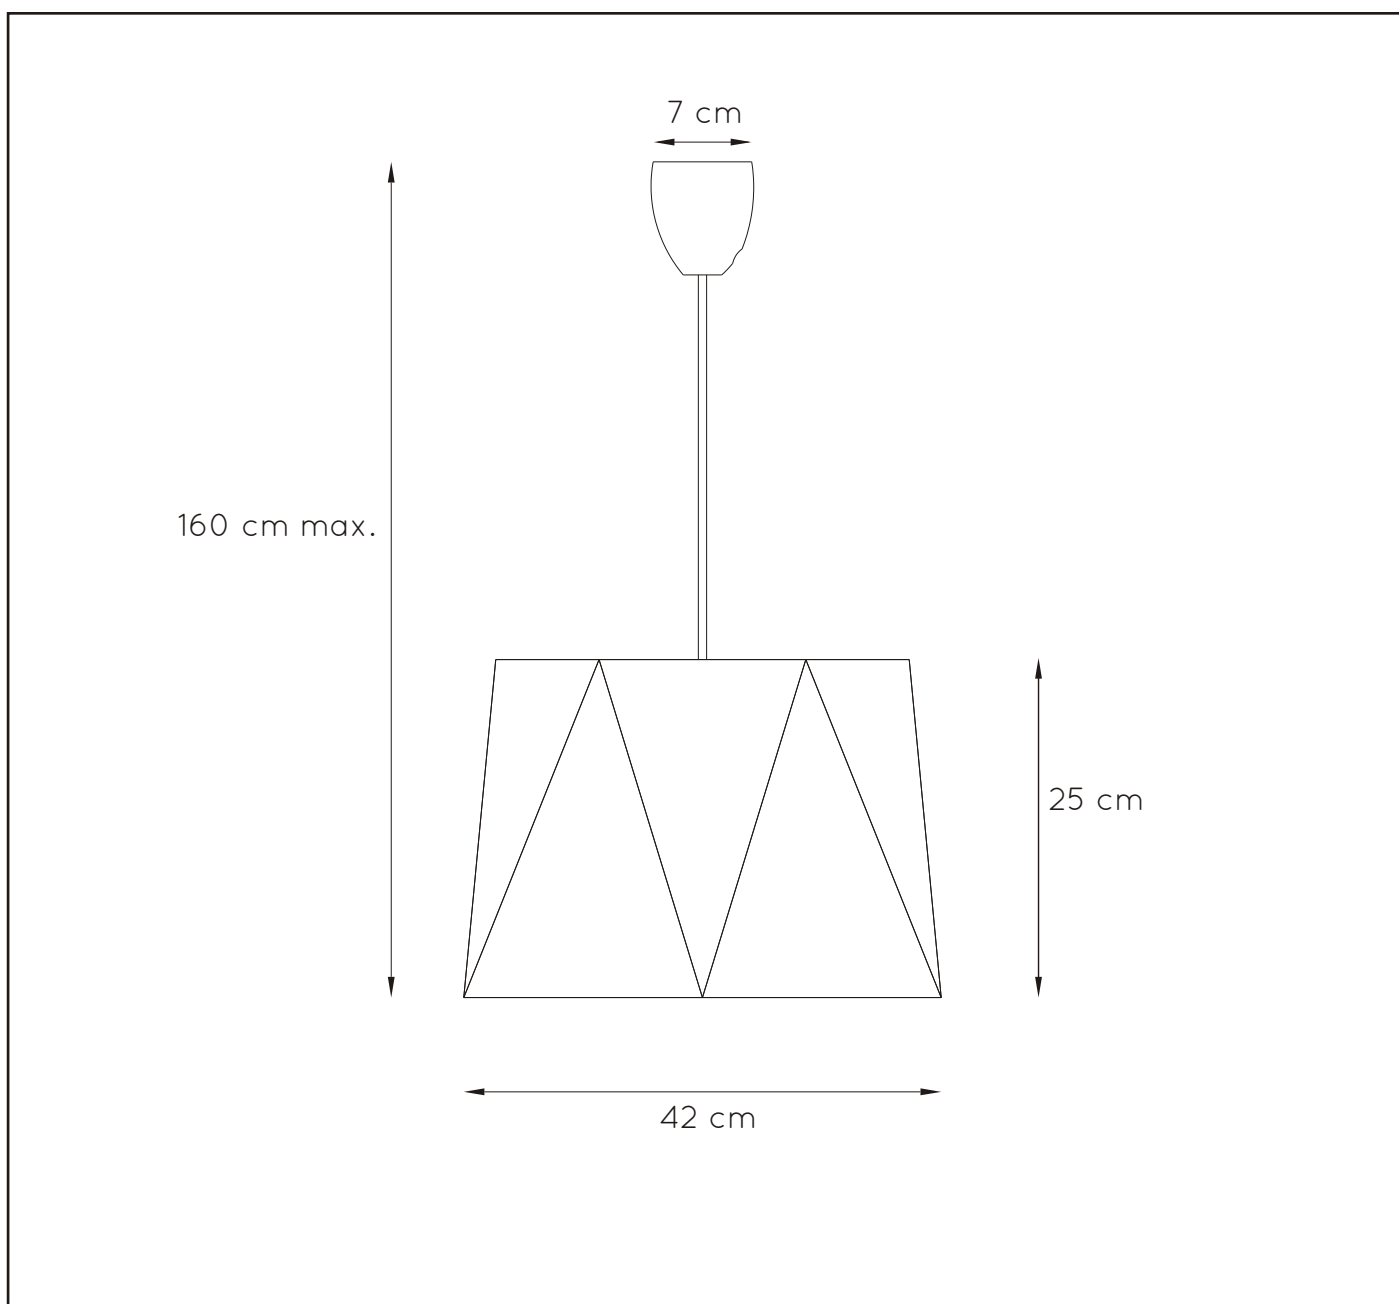

ALEGRO

Item number : 06417/42/30

EAN code : 5411212061256