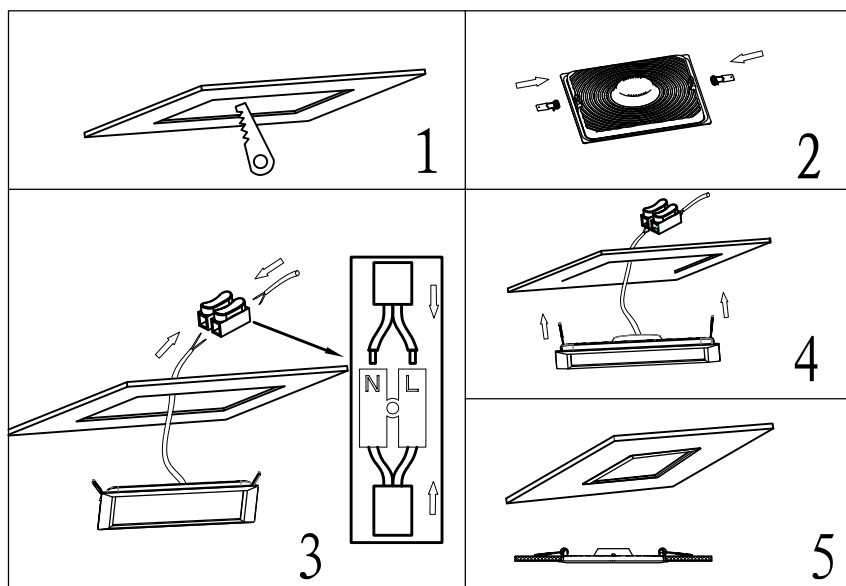

item number : 07106/18/31
 EAN code : 5411212211002

TENDO LED 2 IN 1

General

Dimensions lxwxh : 22.5x22.5x3 cm
 Height minimum : 3 cm
 Height maximum : 3 cm
 Dimensions shade lxwxh : -
 Main material : PC and Aluminum
 Ceiling rose material : -
 Color : White
 Style : Modern
 Shape : Square
 Weight : 0.4 kg
 Warranty : 3 years

Product specifications

Dimmable : No
 Light direction : Down light
 Adjustable in height : No
 (Before Installation)
 Directional : No
 Cable : No
 Cable length : -
 Sensor : No
 Control : Light switch control
 IP-Class : 20
 Electric class : 2
 Light source including ? : Yes
 Lamp socket : -
 Light source number : 90 chips
 Power requirements : 230V~ 50/60Hz
 Bulb type & maximum wattage : LED 18W

For more specifications of this product please visit
www.lucide.com

TENDO LED 2 IN 1

item number : 07106/18/31

EAN code : 5411212211002

For more specifications, dimensions please visit

www.lucide.com

With frame