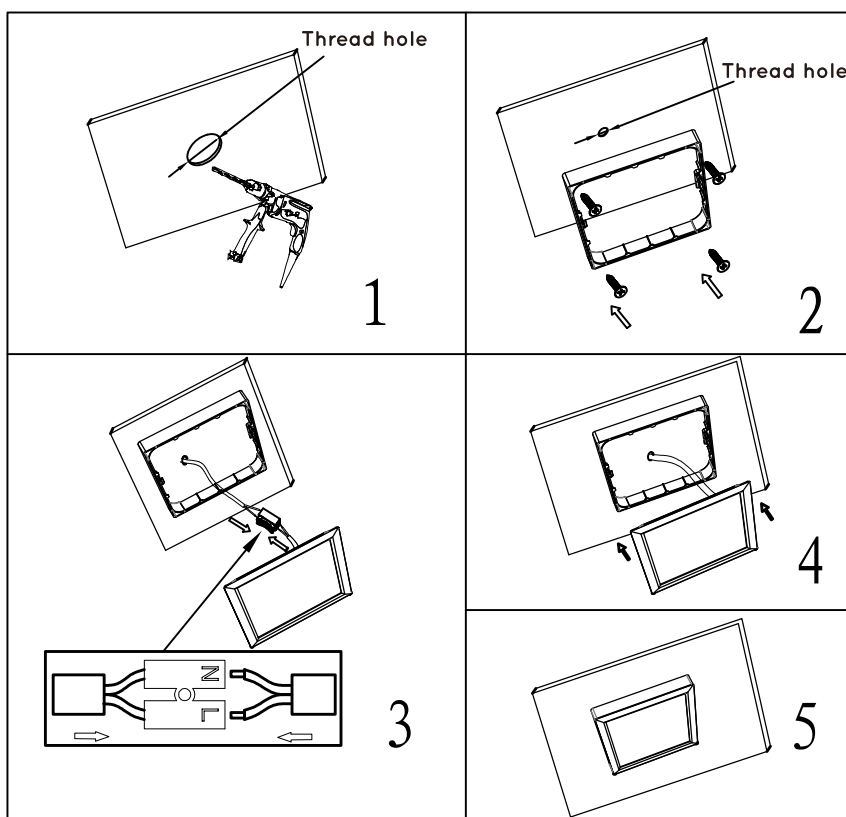

With frame

Dit product bevat een lichtbron van energie-efficiëntieklasse F
Ce produit contient une source lumineuse de classe énergétique F
This product contains a light source of energy efficiency class F
Dieses Produkt enthält eine Lichtquelle der Energieeffizienzklasse F
Ten produkt zawiera źródło światła o klasie efektywności energetycznej F