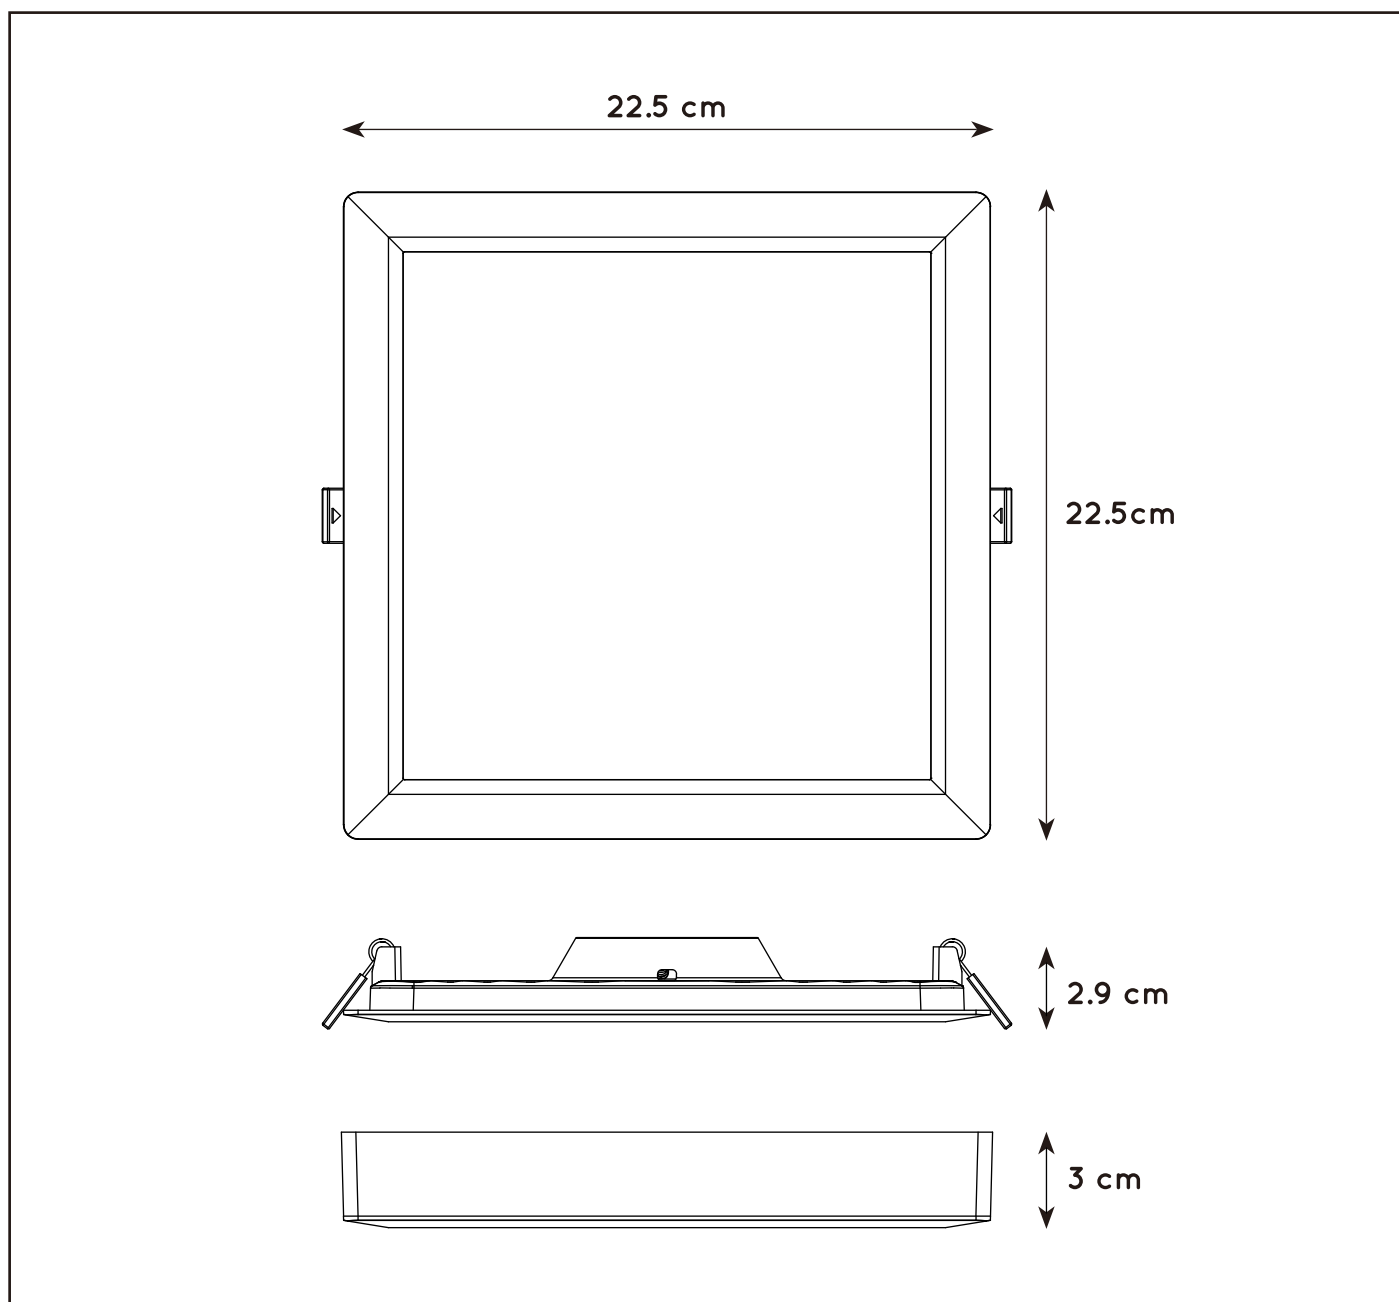

item number : 07106/18/31
 EAN code : 5411212211002

TENDO LED 2 IN 1

General

Dimensions lxwxh : 22.5x22.5x3 cm
 Height minimum : 3 cm
 Height maximum : 3 cm
 Dimensions shade lxwxh : -
 Main material : PC and Aluminum
 Ceiling rose material : -
 Color : White
 Style : Modern
 Shape : Square
 Weight : 0.4 kg
 Warranty : 3 years

Product specifications

Dimmable : No
 Light direction : Down light
 Adjustable in height : No
 (Before Installation)
 Directional : No
 Cable : No
 Cable length : -
 Sensor : No
 Control : Light switch control
 IP-Class : 20
 Electric class : 2
 Light source including ? : Yes
 Lamp socket : -
 Light source number : 90 chips
 Power requirements : 230V~ 50/60Hz
 Bulb type & maximum wattage : LED 18W

For more specifications of this product please visit
www.lucide.com

TENDO LED 2 IN 1

item number : 07106/18/31

EAN code : 5411212211002

For more specifications, dimensions please visit

www.lucide.com

With frame