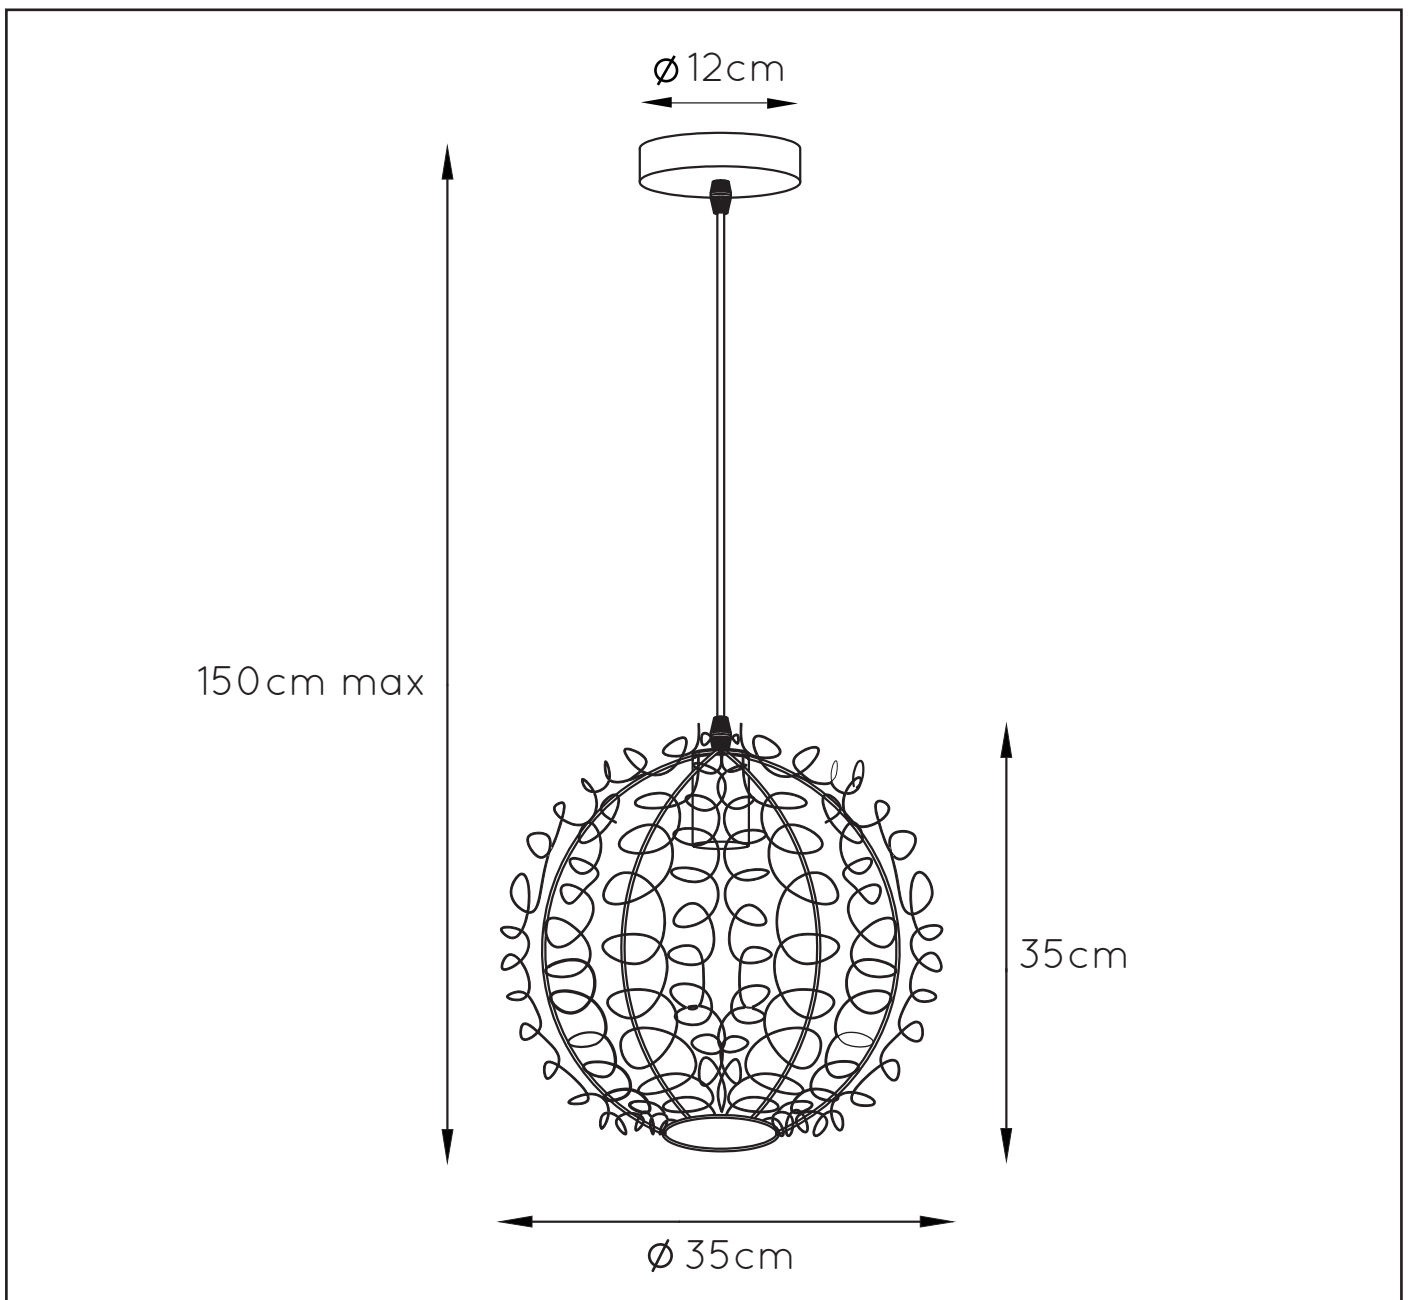

**RECOMMENDED LUCIDE
 LIGHT SOURCE**

49020/05/67

Light source dimmable : Yes

Light source incl. : No

General

Dimensions LxWxH : 35 cm x 35 cm x 150 cm
Height minimum : 50cm
Height maximum : 150cm
Dimensions shade LxWxH : 35 cm x 35 cm x 35 cm
Main material : Aluminum and Metal
Ceiling rose material : Metal
Color : Chrome
Style : Modern
Shape : Round
Weight : 0.9kg
Warranty : 2 years

Product specifications

Dimmable : No
Light direction : Around (Diffuse)
Adjustable in height : Adjustable In Height (Before Installation)
Directional : Not Directional
Cable : Yes, Cable On Product
Cable length : 112 cm
Sensor : Without Sensor
Control : Light Switch Control
IP-Class : 20
Electric class : 1
Light source including ?: No
Lamp socket : E27
Light source number : 1
Power requirements : 220-240V~50Hz
Bulb type & maximum wattage : E27- max.60W

For more specifications of this product please visit

www.lucide.com

NOON

Item number : 08402/35/12

EAN code : 5411212082022

LUCIDE

INSTALLATION DRAWING SPECIFICATIONS