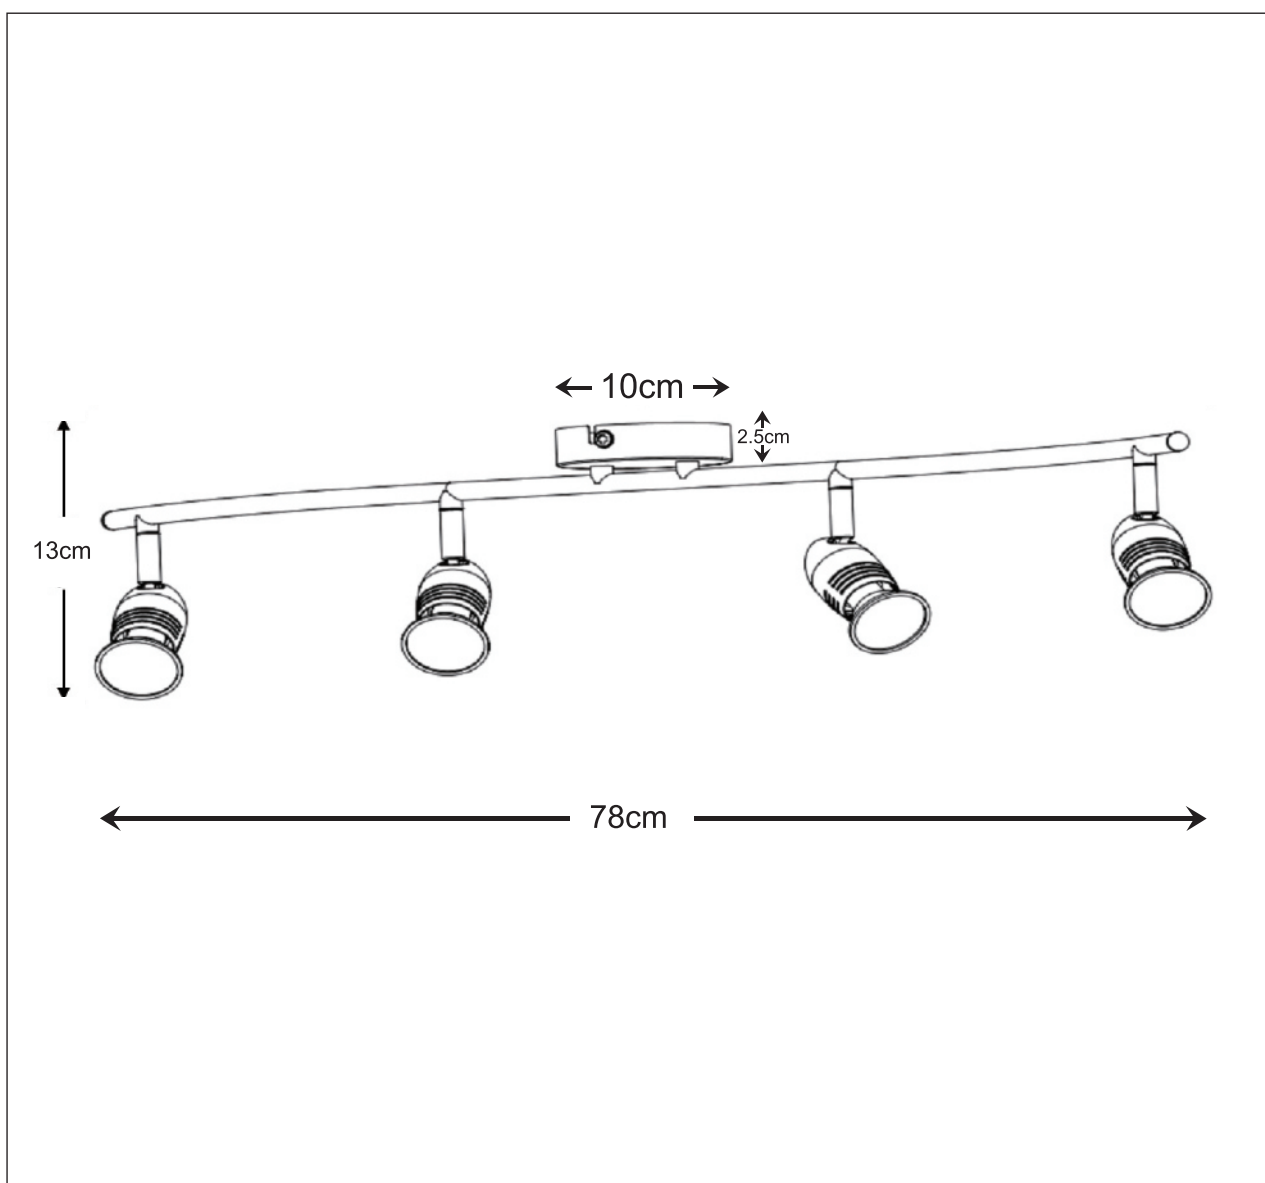

LUCIDE

GENERAL SPECIFICATIONS

RECOMMENDED LUCIDE LIGHT SOURCE

49008/05/60

Light source dimmable: No

Light source incl: Yes

General

Dimensions LxWxH: 78cm x 11cm x 13cm

Height minimum: 13cm

Height maximum: 13cm

Dimensions shade LxWxH:-

Main material: Metal

Colour: Bronze, Satin Nickel, Matt White

Style: Modern

Shape:-

Weight: 0.772 kg

Bulb type & maximum wattage: GU10 LED MAX.5W

For more specifications of this product please visit

www.lucide.com

L U C I D E

TECHNICAL DRAWING & DIMENSIONS

CARO LED

item number : 13955/20/03

EAN code : 5411212133441

item number : 13955/20/12

EAN code : 5411212133458

item number : 13955/20/31

EAN code : 5411212133465

For more specifications, dimensions please visit
www.lucide.com

LUCIDE

INSTALLATION DRAWING SPECIFICATIONS