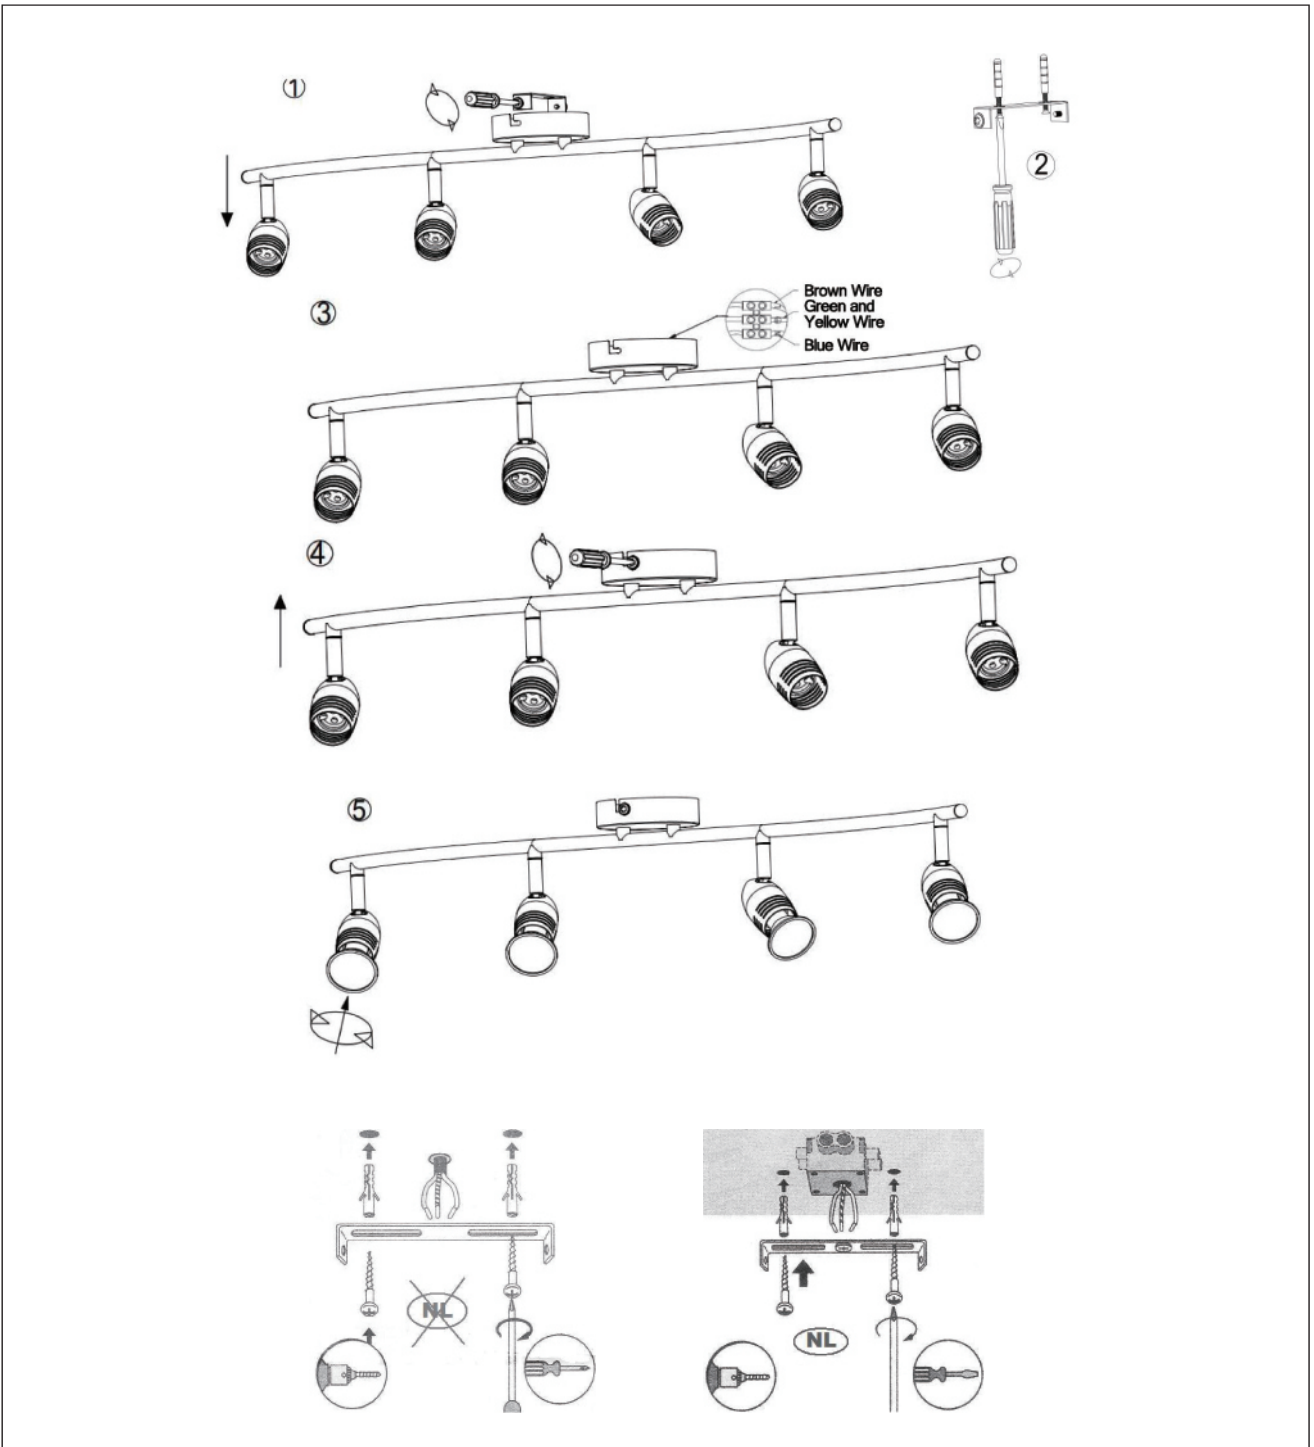

LUCIDE

GENERAL SPECIFICATIONS

RECOMMENDED LUCIDE LIGHT SOURCE

49008/05/60

Light source dimmable: No

Light source incl: Yes

General

Dimensions LxWxH: 78cm x 11cm x 13cm

Height minimum: 13cm

Height maximum: 13cm

Dimensions shade LxWxH:-

Main material: Metal

Colour: Bronze, Satin Nickel, Matt White

Style: Modern

Shape:-

Weight: 0.772 kg

Bulb type & maximum wattage: GU10 LED MAX.5W

For more specifications of this product please visit

www.lucide.com

L U C I D E

TECHNICAL DRAWING & DIMENSIONS

CARO LED

item number : 13955/20/03

EAN code : 5411212133441

item number : 13955/20/12

EAN code : 5411212133458

item number : 13955/20/31

EAN code : 5411212133465

For more specifications, dimensions please visit
www.lucide.com

LUCIDE

INSTALLATION DRAWING SPECIFICATIONS