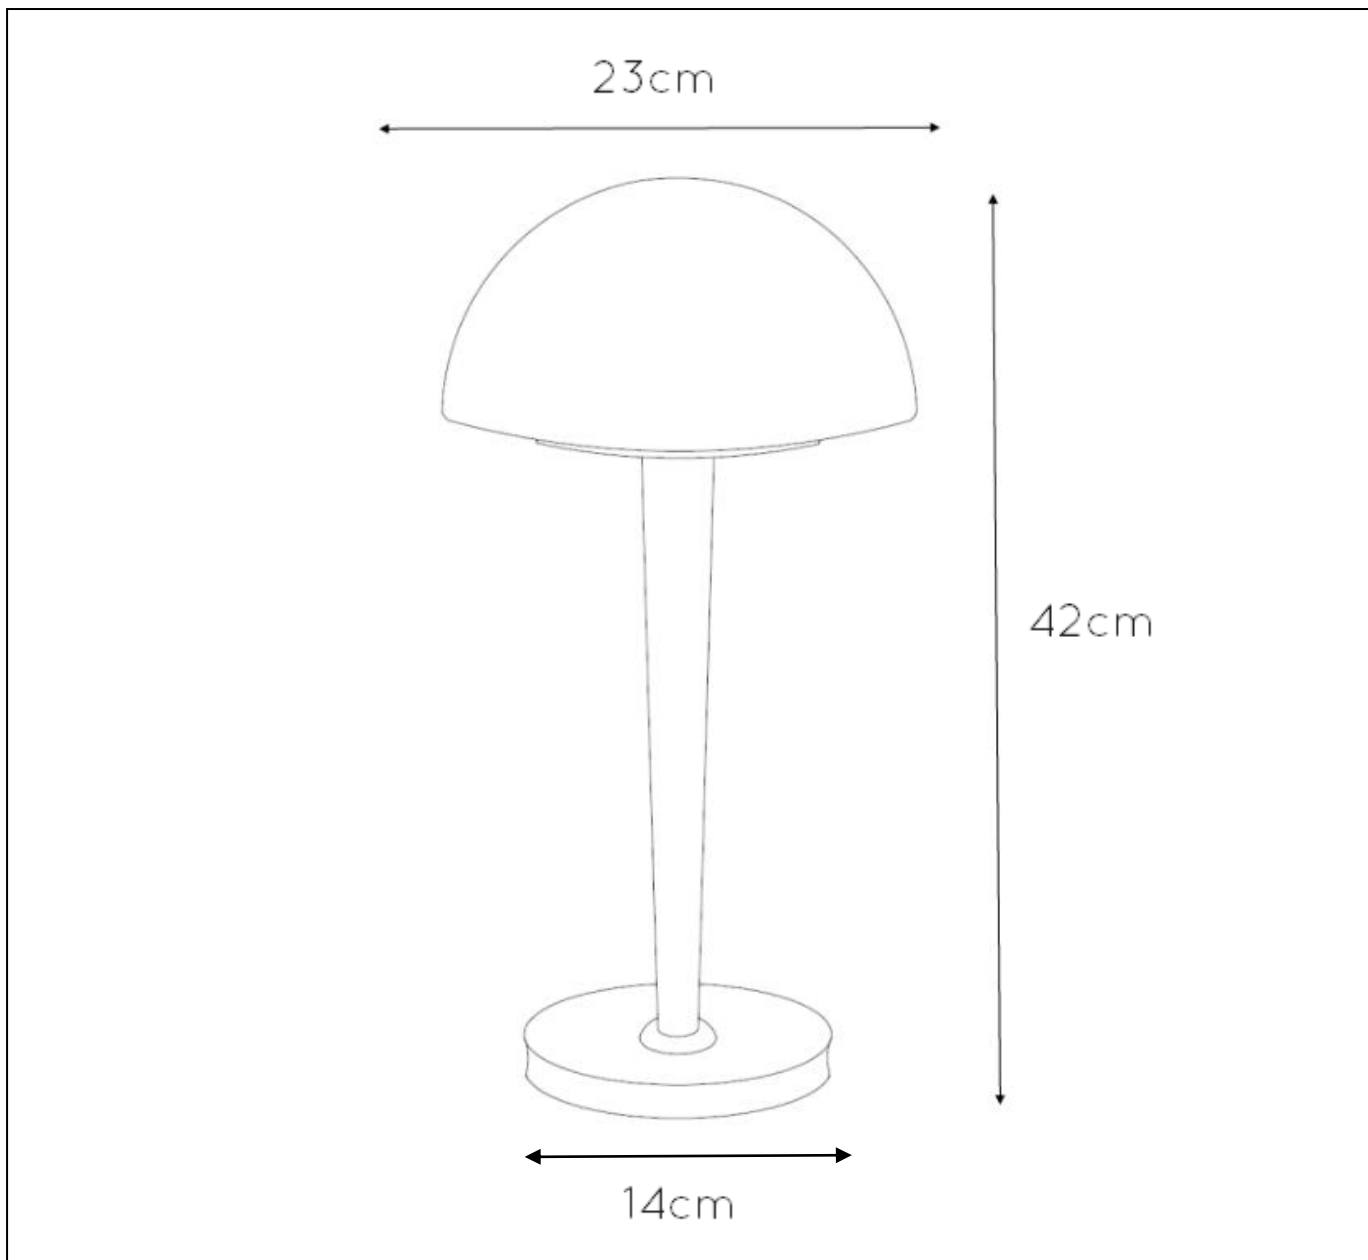

General

Dimensions LxWxH : 23 cm x23 cm x 42 cm
Height minimum : -
Height maximum : 42cm
Dimensions shade LxWxH :23 cm x 23cm x12.5cm
Main material : Metal+glass
Ceiling rose material : Metal
Color :Satin nickel
Style :Modern
Shape : -
Weight :1.14 kg
Warranty : 2 years

Product specifications

Dimmable : Yes
Light direction : Around (Diffuse)
Adjustable in height : Not Adjustable In
Height (Before Installation)
Directional : Not Directional
Cable : Yes, Cable On Product
Cable length :200 cm
Sensor : Without Sensor
Control : 3-Step Touch
Dimmer Switch
IP-Class : 20
Electric class : 2
Light source including: No
Lamp socket : E14
Light source number :1
Power requirements : 220-240V~50Hz
Bulb type & maximum watta 40W

For more specifications of this product please visit

www.lucide.com

TOUCH

Item number :17553/01/12
EAN code : 5411212172693

For more specifications, dimensions please visit

www.lucide.com

LUCIDE

INSTALLATION DRAWING SPECIFICATIONS