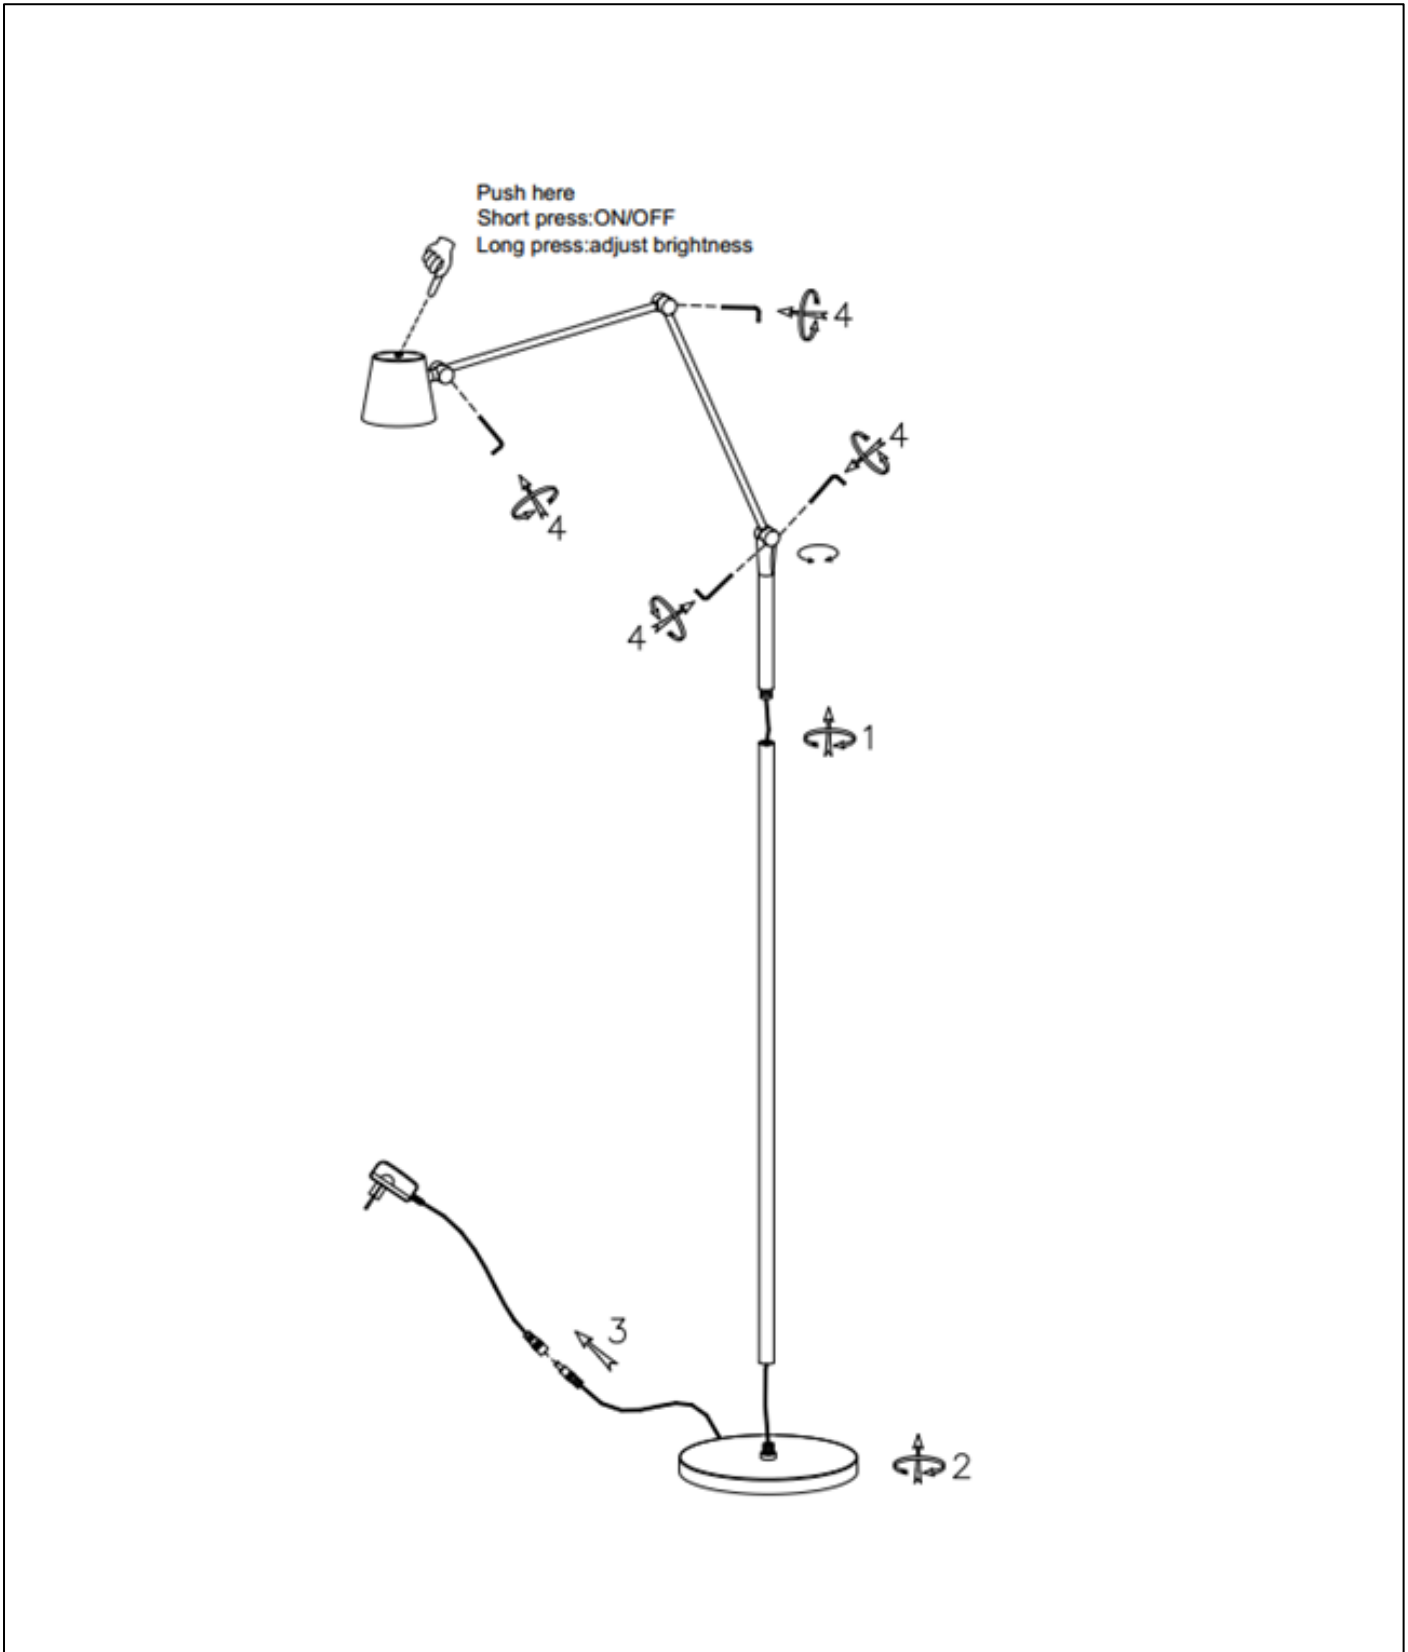

LUCIDE

INSTALLATION DRAWING SPECIFICATIONS

Dit product bevat een lichtbron van energie-efficiëntieklasse G
Ce produit contient une source lumineuse de classe énergétique G
Dieses Produkt enthält eine Lichtquelle der Energieeffizienzklasse G
This product contains a light source of energy efficiency class G
Ten produkt zawiera ród o wiat a o klasie efektywno ci energetycznej G