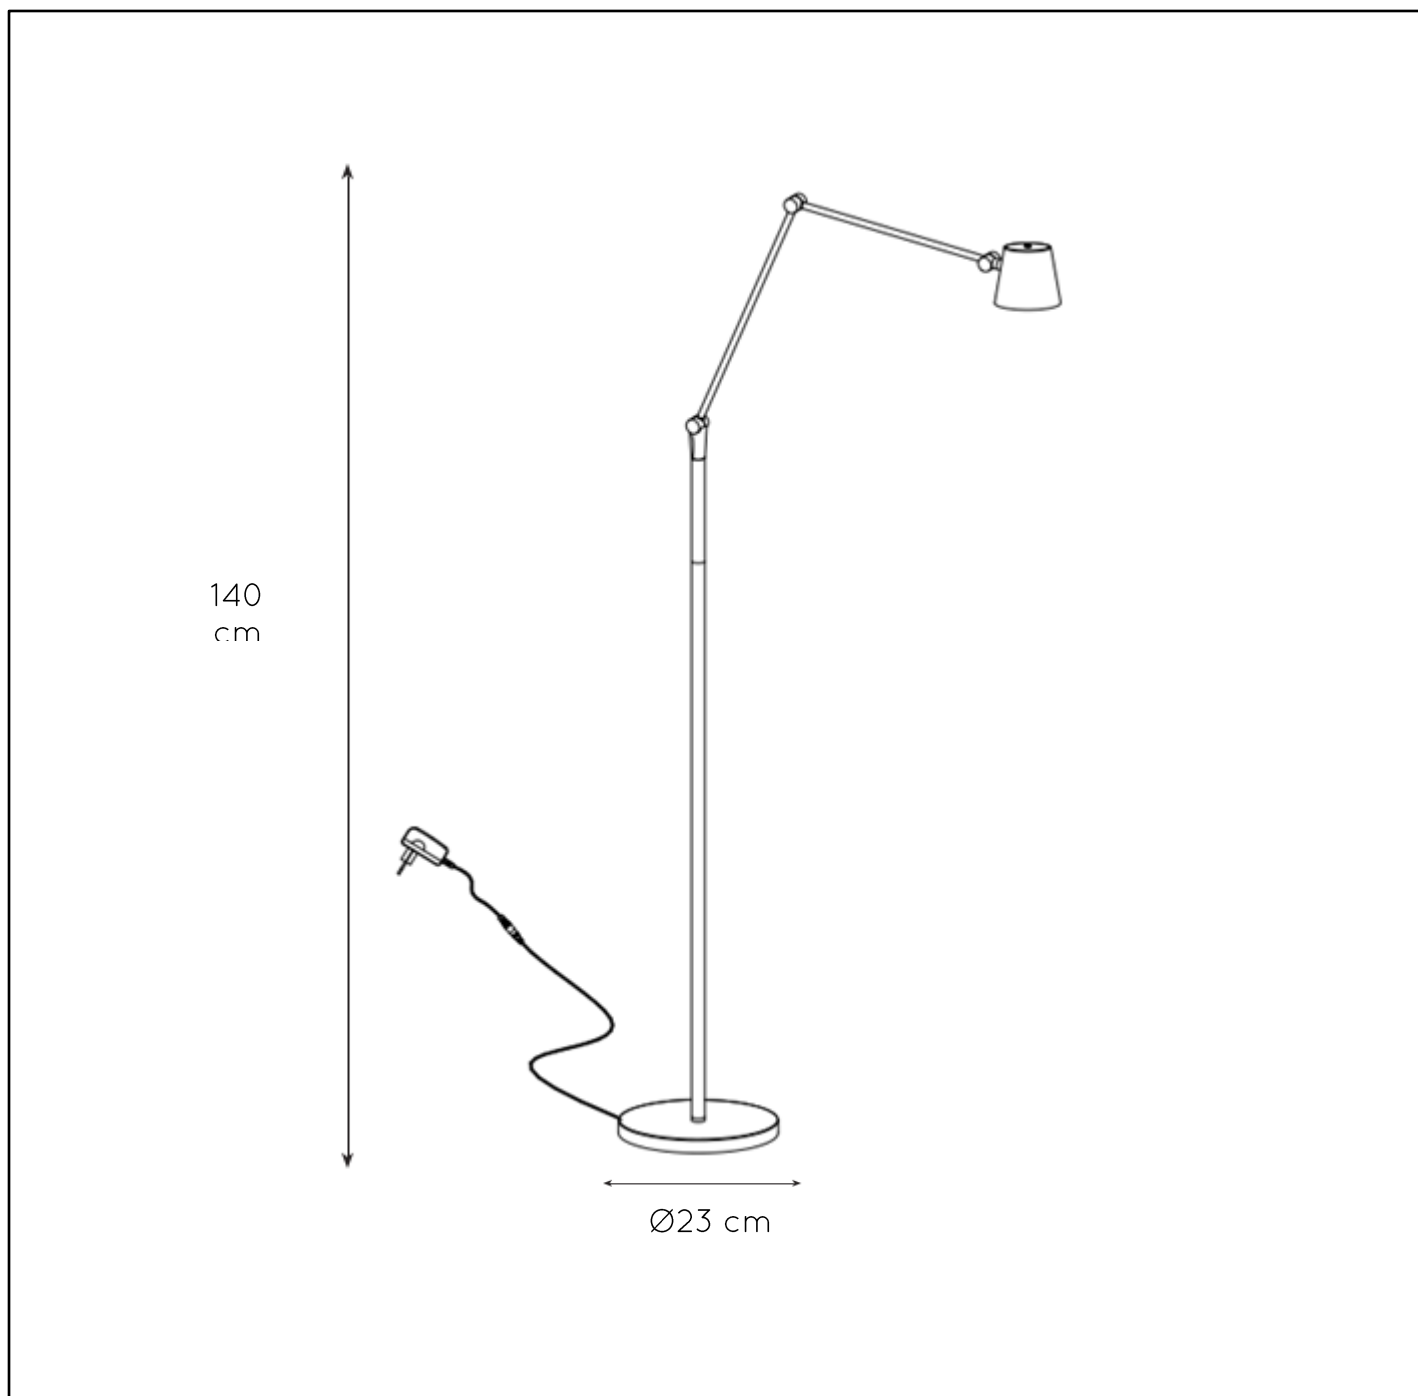

### General

Dimensions LxWxH : Ø23 x 140 cm  
 Height minimum : -  
 Height maximum : -  
 Dimensions shade LxWxH : Ø 9,5 x 8 cm  
 Main material : Metal  
 Ceiling rose material:-  
 Color : Sandy Matt Black  
 Style : Modern  
 Shape : Tube  
 Weight : 3,5 kg  
 Warranty : 3 years

### Product specifications

Dimmable: Yes  
 Light direction: Reading Light  
 Adjustable in height: Adjustable In Height  
 Directional: Directional  
 Cable : Yes, Cable On Product  
 Cable length : 200 cm  
 Sensor : Without Sensor  
 Control : Push Dimmer Control  
 IP-Class : 20  
 Electric class : 3  
 Light source including : Yes  
 Lamp socket : N/A  
 Light source number : 1  
 Power requirements : 100-240V~50-60Hz  
 Bulb type & maximum wattage: LED - max.9W

For more specifications of this product please visit

[www.lucide.com](http://www.lucide.com)

LUCIDE

TECHNICAL DRAWING & DIMENSIONS

## JORIUS

item number: 19768/08/30

EAN code: 5411212193995

For more specifications, dimensions please visit

[www.lucide.com](http://www.lucide.com)