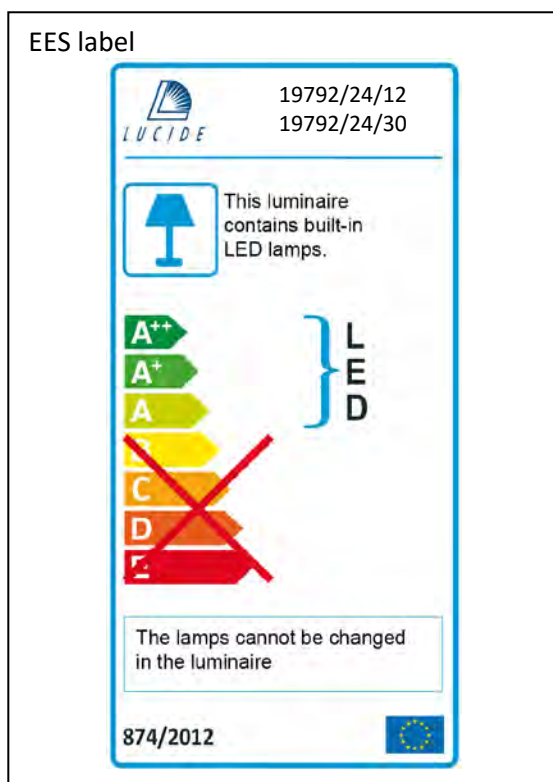

Exclusions pour la garantie : 1. Les pièces de verre cassées sur l'appareil ne seront remplacées que 14 jours à compter de l'achat par l'utilisateur final. 2. L'usure normale, la décoloration résultant d'une utilisation normale. 3. Les dégâts causés par des facteurs externes comme le feu, l'eau, une utilisation / installation ou maintenance incorrecte du produit.

Pour les réclamations de de garantie, le client doit remettre les appareils / pièces défectueuses et le ticket d'achat original.

Garantiebestimmungen:

Lucide NV garantiert für einen Zeitraum von 2 Jahren ab Kaufdatum und Kauf durch den Endkunden, dass das gelieferte Produkt frei von Material- und Herstellungsfehlern ist, sofern das Produkt gemäß der Bedienungsanleitung installiert und gewartet wird.

Von der Garantie ausgenommen: 1. Gebrochene Glasteile der Fassung werden nur innerhalb von 14 Tagen ab Kauf durch den Endkunden ersetzt. 2. Normaler Verschleiß, Verfärbungen aufgrund des normalen Gebrauchs. 3. Beschädigungen aufgrund externer Ursachen wie Feuer, Wasser, unsachgemäße Nutzung/ Installation oder Wartung des Produkts.

Kunden müssen das defekte Produkt/Teil und den Originalkaufbeleg einsenden, um Garantieansprüche geltend zu machen.

Other languages of the manual and further explanations can be found on our website.