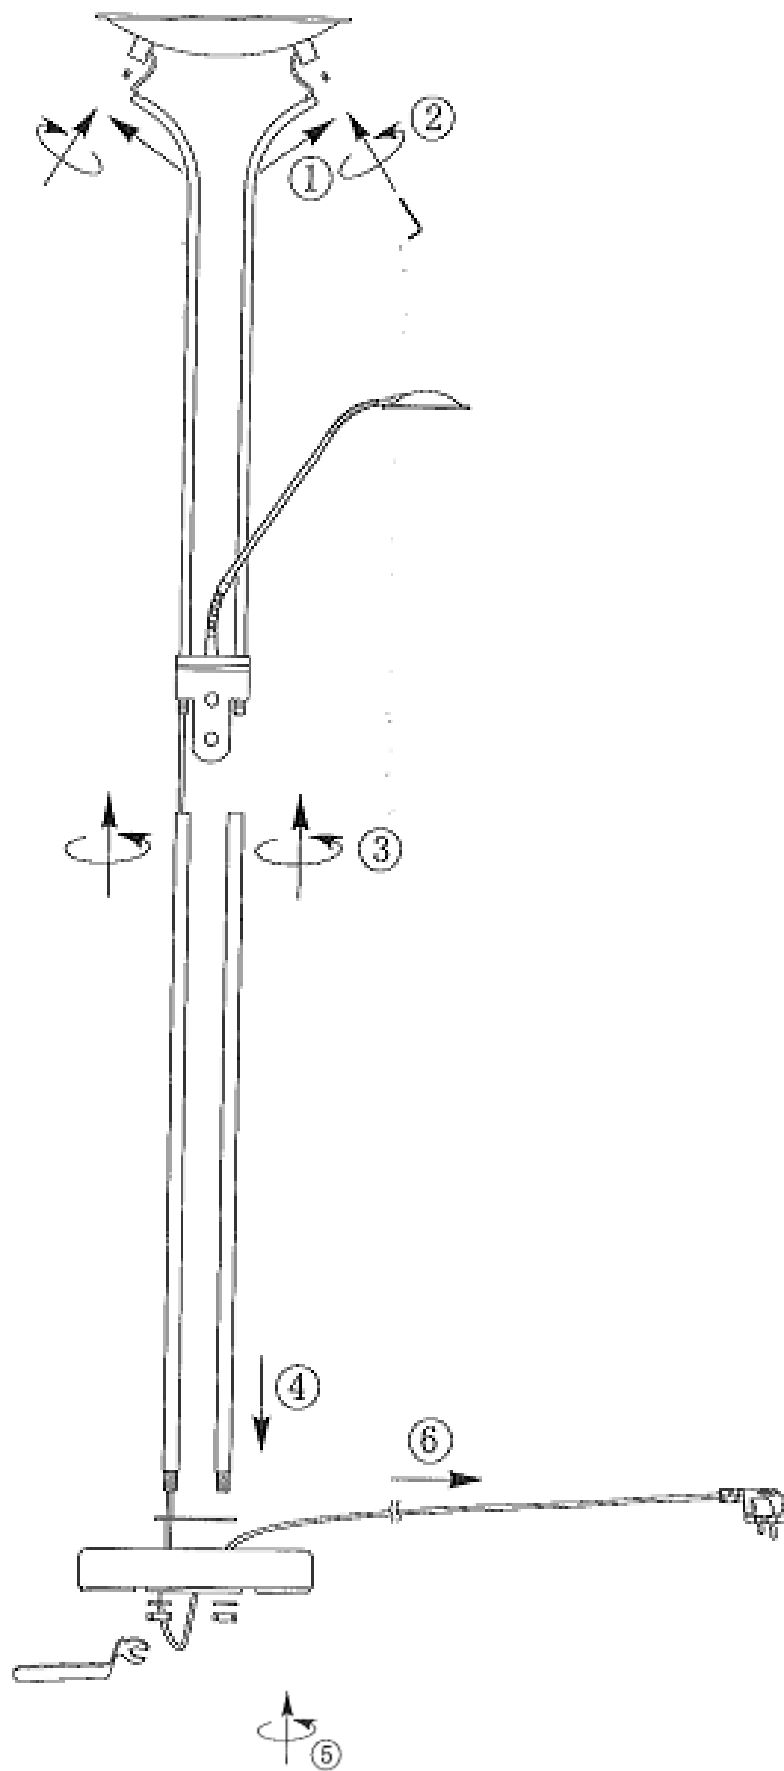

Item number: 19792/24/12; 19792/24/30

Technical details

Materials used:	Metal + pc
Color:	Satin nickel / black
Dimmable and how is fixture dimmable	Yes By knob
Size:	Height: 180cm
	Length: 30cm
	Width: 30cm
	Net weight: 7.4kg
Power requirements:	220-240V~50Hz
Bulb type and maximum wattage:	AC LED 20W + AC LED 4W
Number of bulbs:	1PC SMD 20W LED + 1PC SMD 4W LED
IP degree:	IP20