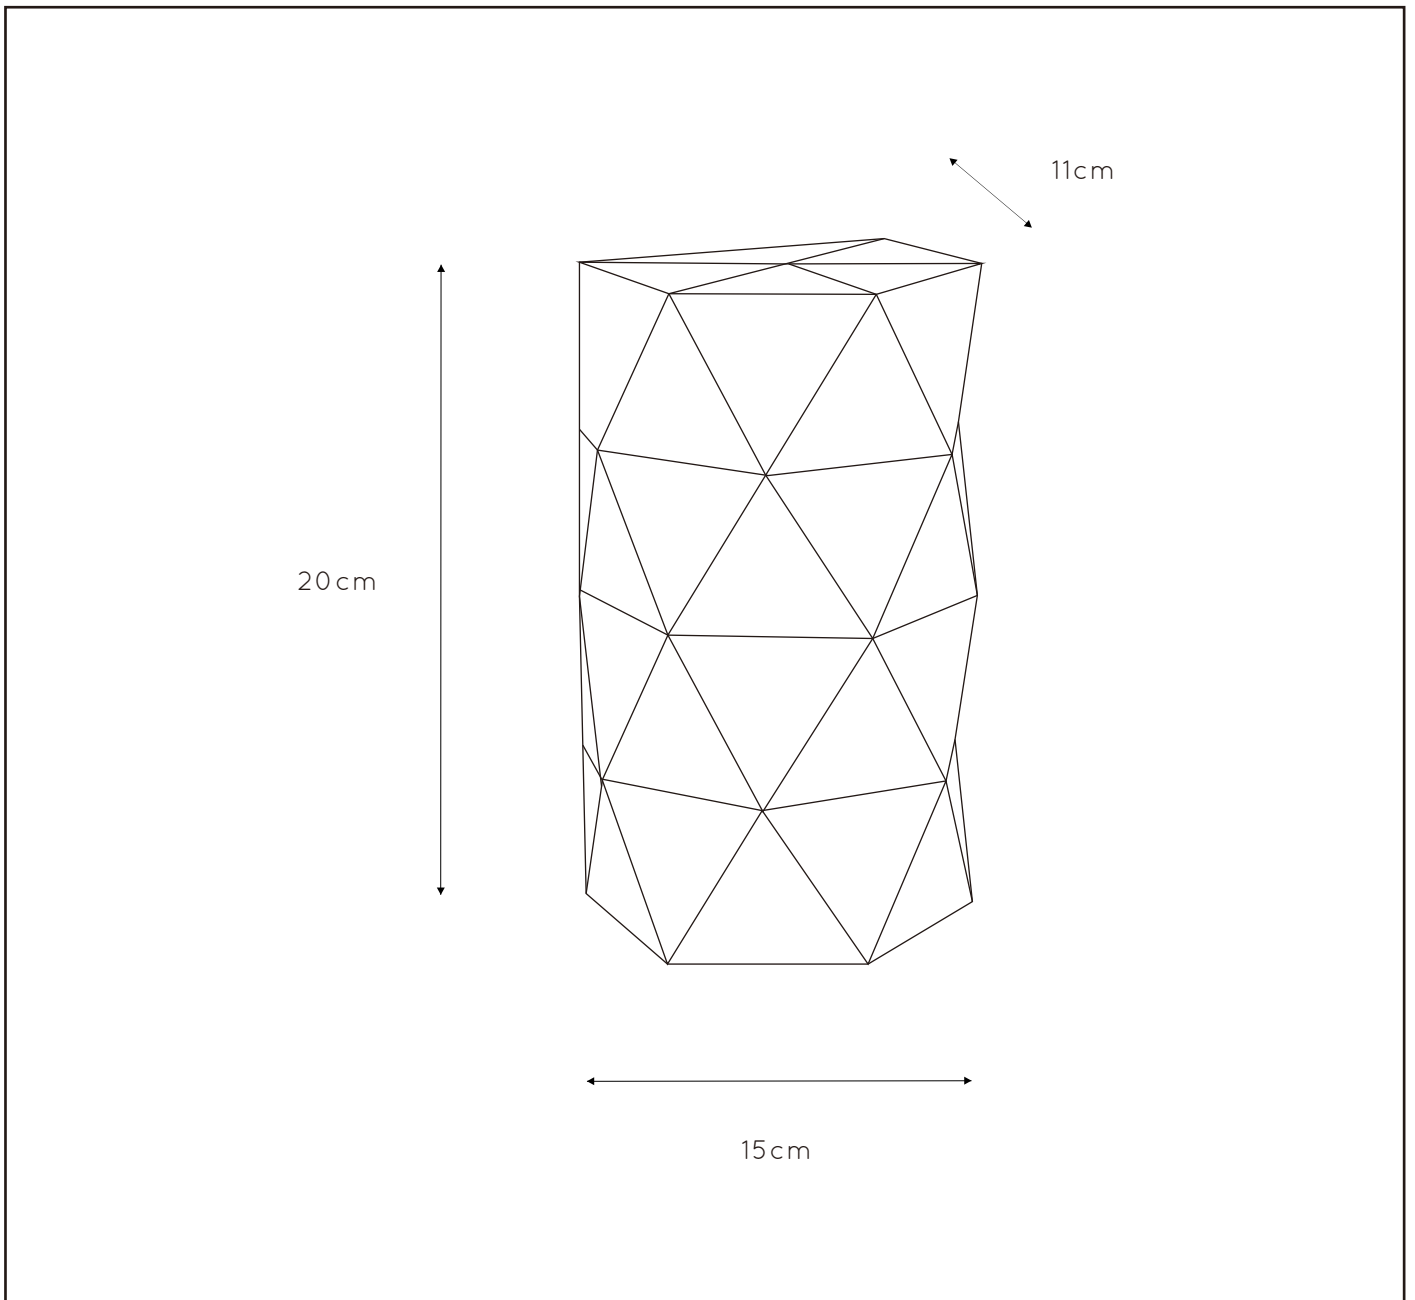

OTONA

Item number : 21209/02/30

EAN CODE : 5411212210876

For more specifications, dimensions please visit

www.lucide.com