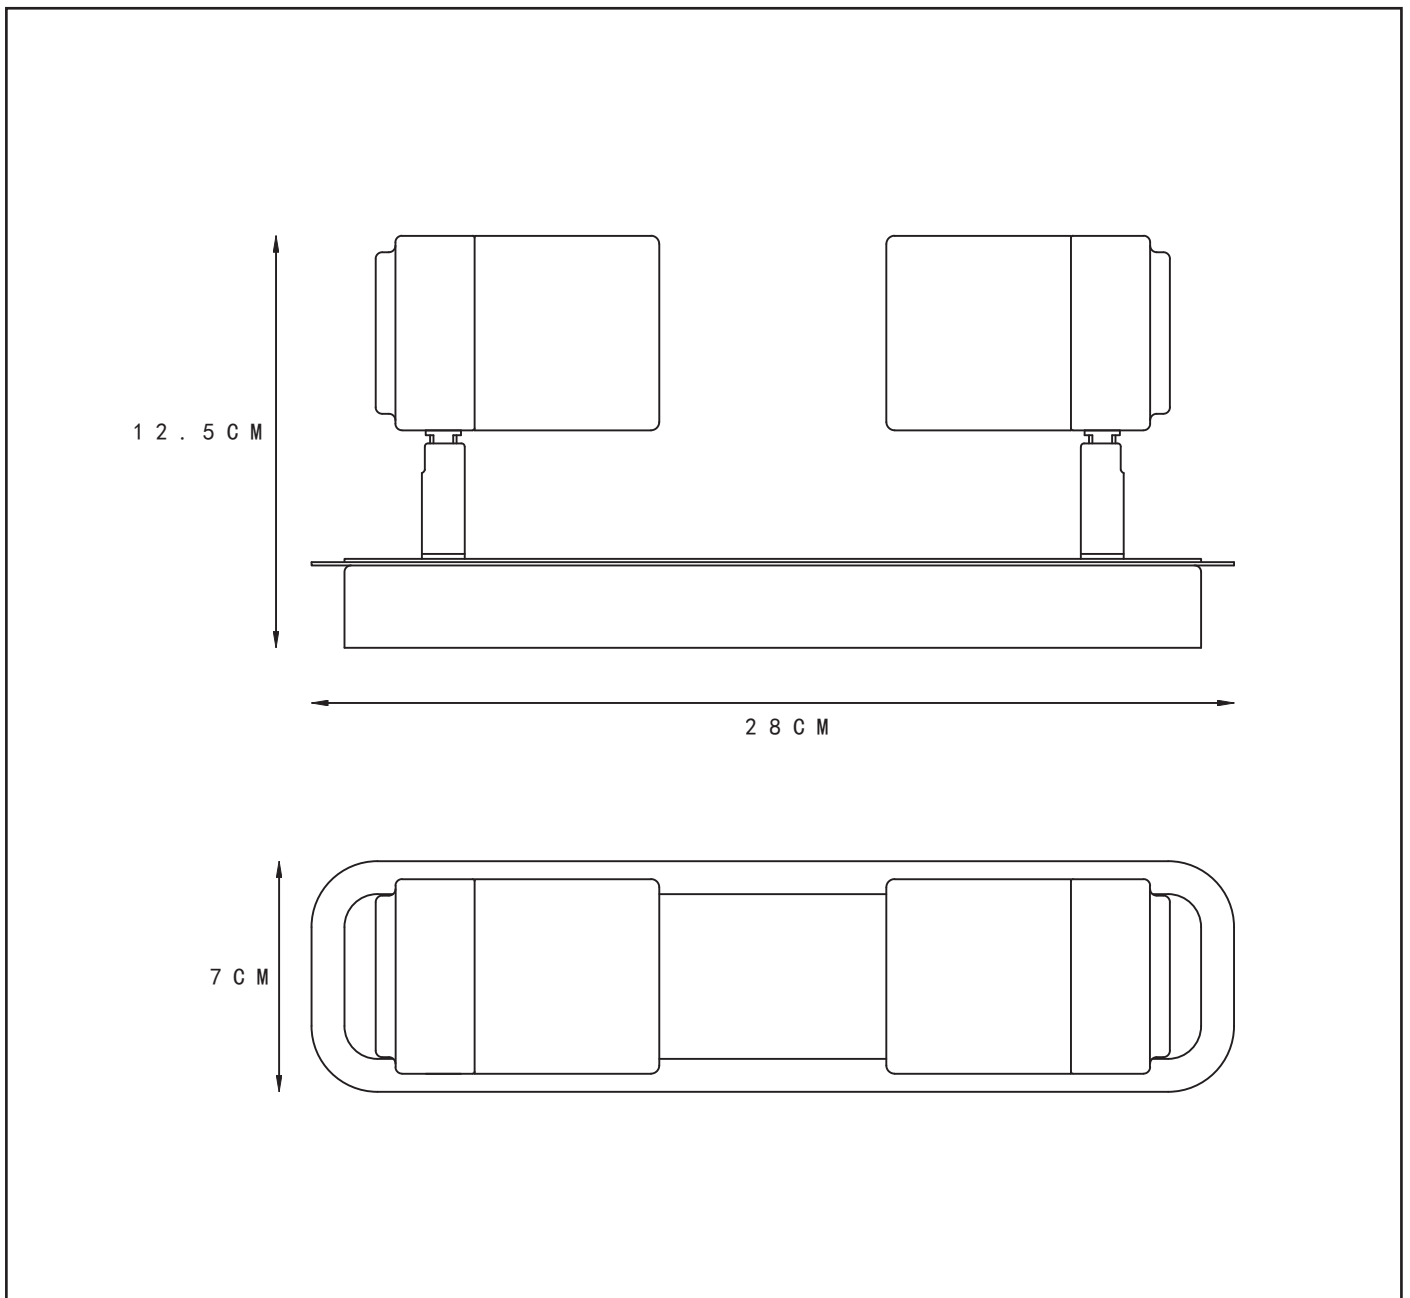

LUCIDE

TECHNICAL DRAWING & DIMENSIONS

LENNERT

Item number : 26957/10/30

EAN code : 5411212262592

For more specifications, dimensions please visit
www.lucide.com