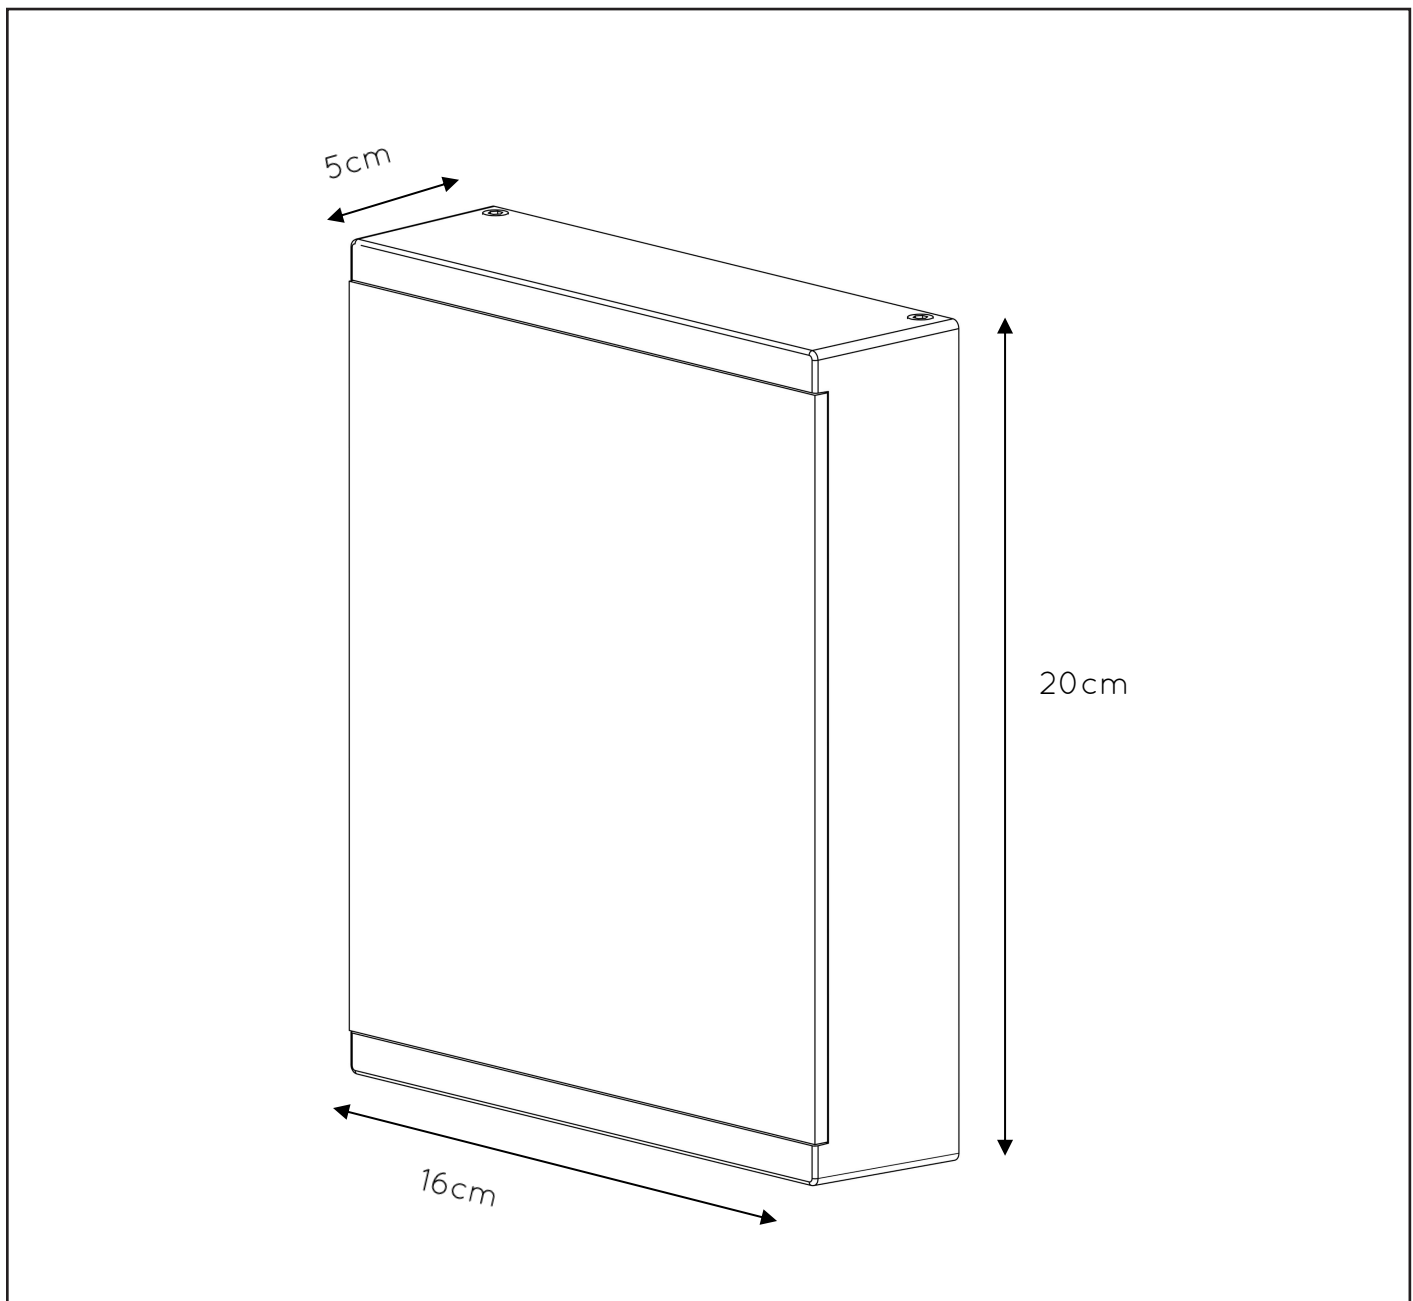

item number : 27879/06/30
 EAN code : 5411212271440

CADRA-LED

General

Dimensions LxWxH : 16 cm x 5 cm x 20 cm
Height minimum : 20 cm
Height maximum : 20 cm
Dimensions shade LxWxH : -
Main material : Aluminum
Ceiling rose material : -
Color : Black
Style : Modern
Shape : Rectangle
Weight : 1.23 kg
Warranty : 3 years

Product specifications

Dimmable : No
Light direction : Downlight
Adjustable in height : No
Directional : Not Directional
Cable : No
Cable length : -
Sensor : Without Sensor
Control : Light Switch Control
IP-Class : 54
Electric class : 1
Light source including ?: Yes
Lamp socket : Integrated LED
Light source number : 18
Power requirements : 220-240V~50Hz
Bulb type & maximum wattage : 6W SMD LED

IP44

IP54

IP65

IP67

Explanation of IP numbers for degrees of protection, see safety instruction manual in the box.

CADRA-LED

Item number : 27879/06/30

EAN code : 5411212271440