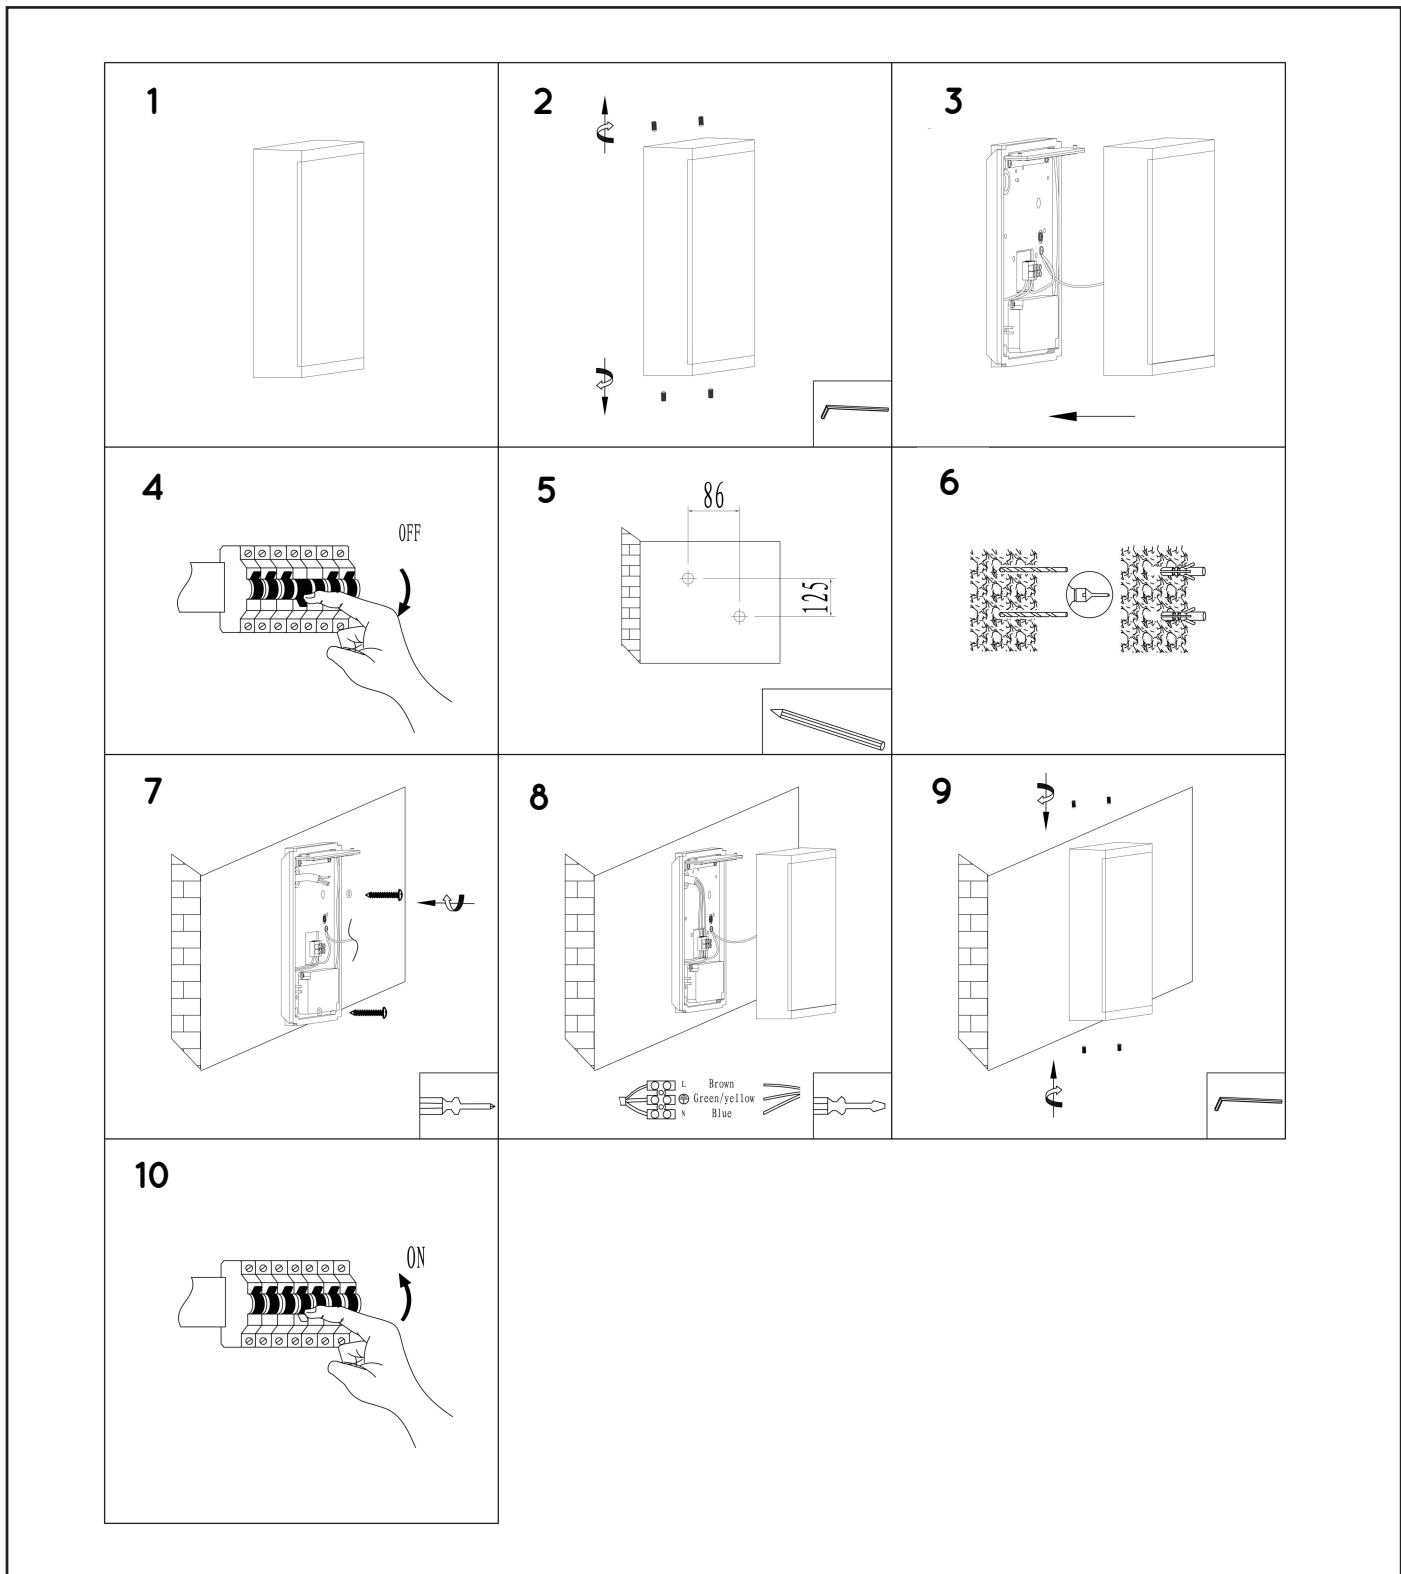

LUCIDE

INSTALLATION DRAWING SPECIFICATIONS

Dit product bevat een lichtbron van energie-efficiëntieklasse G
Ce produit contient une source lumineuse de classe énergétique G
This product contains a light source of energy efficiency class G
Dieses Produkt enthält eine Lichtquelle der Energieeffizienzklasse G
Ten produkt zawiera ród o wiat a o klasie efektywno ci energetycznej G