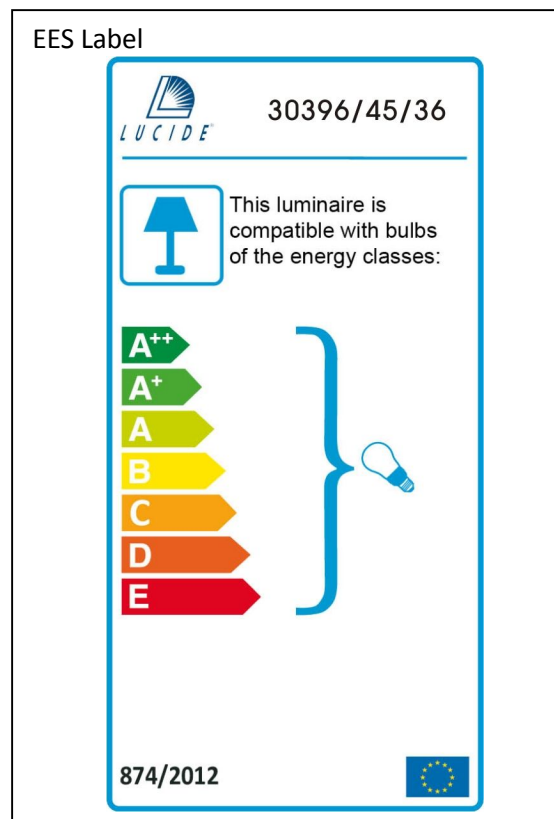

Garantiebestimmungen:

Lucide NV garantiert für einen Zeitraum von 2 Jahren ab Kaufdatum und Kauf durch den Endkunden, dass das gelieferte Produkt frei von Material- und Herstellungsfehlern ist, sofern das Produkt gemäß der Bedienungsanleitung installiert und gewartet wird.
Von der Garantie ausgenommen: 1. Gebrochene Glasteile der Fassung werden nur innerhalb von 14 Tagen ab Kauf durch den Endkunden ersetzt. 2. Normaler Verschleiß, Verfärbungen aufgrund des normalen Gebrauchs. 3. Beschädigungen aufgrund externer Ursachen wie Feuer, Wasser, unsachgemäße Nutzung/ Installation oder Wartung des Produkts.
Kunden müssen das defekte Produkt/Teil und den Originalkaufbeleg einsenden, um Garantieansprüche geltend zu machen.

Other languages of the manual and further explanations can be found on our website.