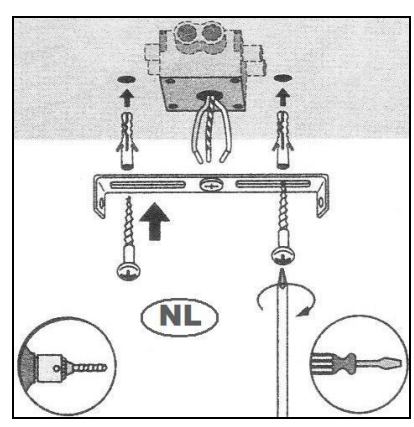

Item number: 30396/45/36

Technical details

Materials used:	Steel
Color:	Zinc grey
Dimmable and how is fixture dimmable	
Size:	Height: 130cm
	Length:
	Width: D45cm
	Net weight: 1.60kgs
Power requirements:	220-240V~50Hz
Bulb type and maximum wattage:	E27 Max.60W
Number of bulbs:	1
IP degree:	20