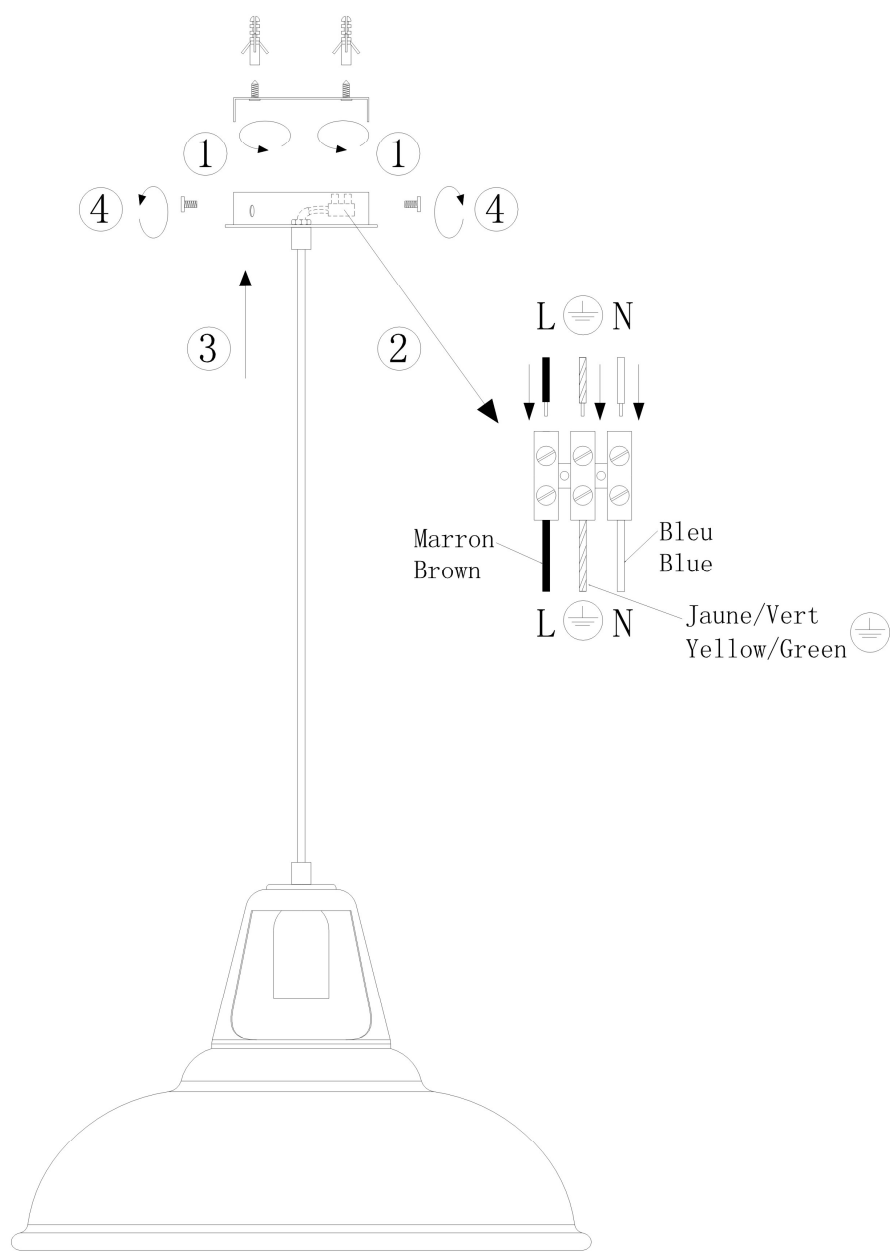

Item number: 30396/45/36

Technical details

Materials used:	Steel
Color:	Zinc grey
Dimmable and how is fixture dimmable	
Size:	Height: 130cm
	Length:
	Width: D45cm
	Net weight: 1.60kgs
Power requirements:	220-240V~50Hz
Bulb type and maximum wattage:	E27 Max.60W
Number of bulbs:	1
IP degree:	20