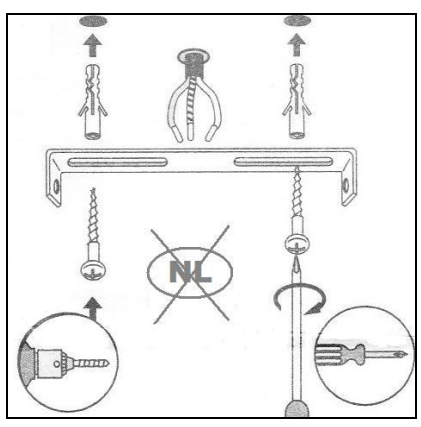

Item number: 30396/45/36

Technical details

Materials used:	Steel
Color:	Zinc grey
Dimmable and how is fixture dimmable	
Size:	Height: 130cm
	Length:
	Width: D45cm
	Net weight: 1.60kgs
Power requirements:	220-240V~50Hz
Bulb type and maximum wattage:	E27 Max.60W
Number of bulbs:	1
IP degree:	20