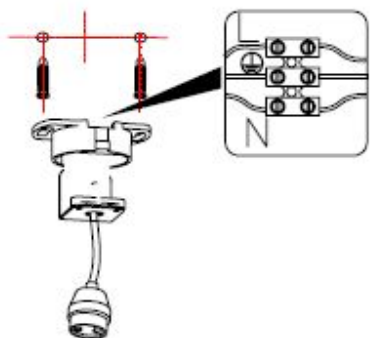

Line drawing of the item

Item number:35100/17/31

Installation drawing

1

2

3

4

Technical details

materials used:	Gypsum	
color:	white	
dimmable and how is the fixture dimmable:		
size:	Height:	170mm
	Length:	
	Width:	Φ 70mm
	Net Weight:	0.66KGS
power requirements:	220~240V~50HZ	
bulb type and maximum Wattage:	Gu10	Max.35W
number of bulbs:	1xGU10	
IP degree:	IP20	