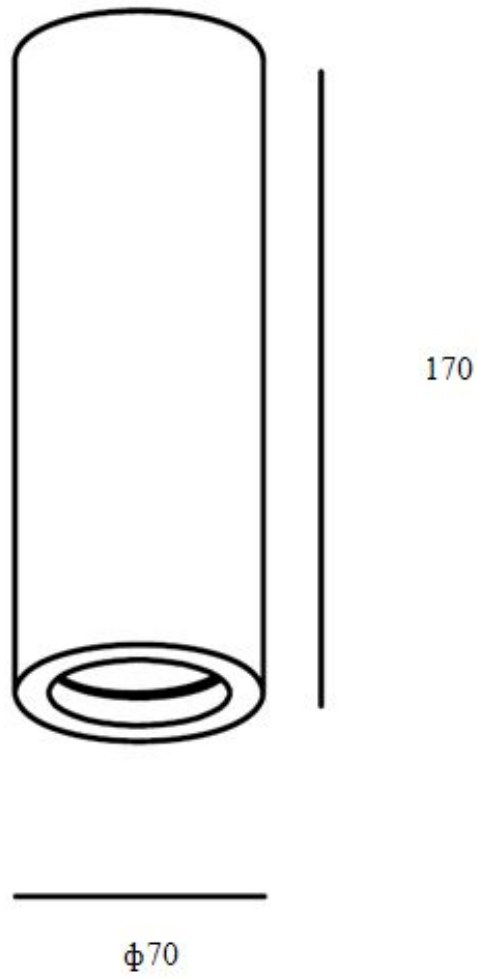

Line drawing of the item

Item number:35100/17/31

Installation drawing

1

2

3

4

Technical details

materials used:	Gypsum	
color:	white	
dimmable and how is the fixture dimmable:		
size:	Height:	170mm
	Length:	
	Width:	Φ 70mm
	Net Weight:	0.66KGS
power requirements:	220~240V~50HZ	
bulb type and maximum Wattage:	Gu10	Max.35W
number of bulbs:	1xGU10	
IP degree:	IP20	