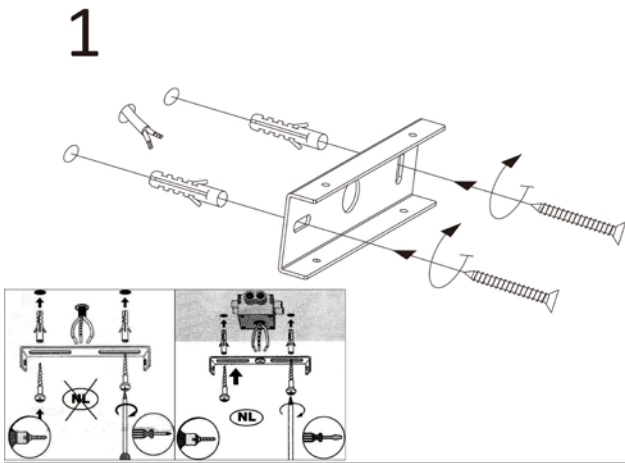

Line drawing of the item

Item number: 39211/10/11

Installation drawing

1

2

3

4

### Technical details

materials used:	Metal
color:	Shiny chrome
dimmable and how is the fixture dimmable:	
size:	Height: 10.6 cm Length: 61.2 cm Width: 4.8 cm Net Weight: 1.0 kg
power requirements:	220-240V 50Hz
bulb type and maximum Wattage:	T8 LED 10W
number of bulbs:	1xT8 LED
IP degree:	IP44