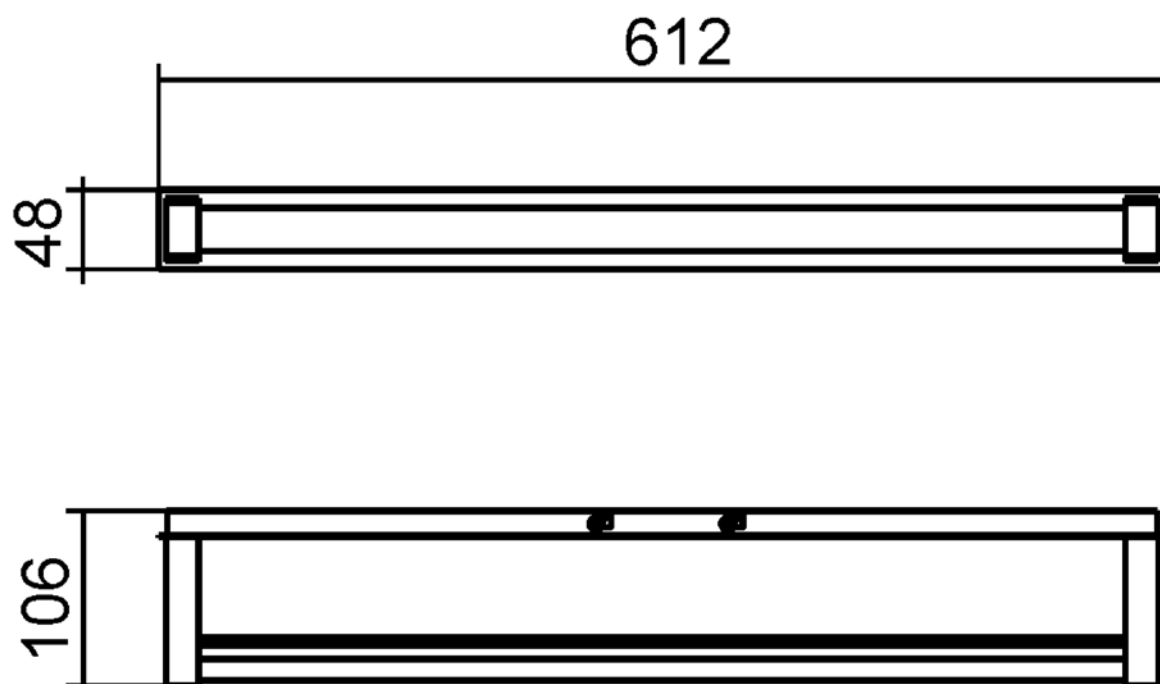

Line drawing of the item

Item number: 39211/10/11

Installation drawing

1

2

3

4

### Technical details

materials used:	Metal
color:	Shiny chrome
dimmable and how is the fixture dimmable:	
size:	Height: 10.6 cm Length: 61.2 cm Width: 4.8 cm Net Weight: 1.0 kg
power requirements:	220-240V 50Hz
bulb type and maximum Wattage:	T8 LED 10W
number of bulbs:	1xT8 LED
IP degree:	IP44