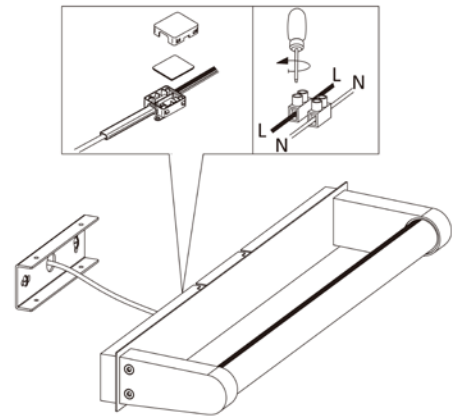

Line drawing of the item

Item number: 39211/10/11

Installation drawing

1

2

3

4

### Technical details

materials used:	Metal
color:	Shiny chrome
dimmable and how is the fixture dimmable:	
size:	Height: 10.6 cm Length: 61.2 cm Width: 4.8 cm Net Weight: 1.0 kg
power requirements:	220-240V 50Hz
bulb type and maximum Wattage:	T8 LED 10W
number of bulbs:	1xT8 LED
IP degree:	IP44