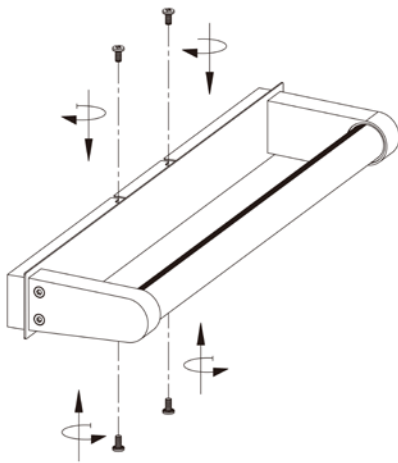

Line drawing of the item

Item number: 39211/10/11

Installation drawing

1

2

3

4

### Technical details

materials used:	Metal
color:	Shiny chrome
dimmable and how is the fixture dimmable:	
size:	Height: 10.6 cm Length: 61.2 cm Width: 4.8 cm Net Weight: 1.0 kg
power requirements:	220-240V 50Hz
bulb type and maximum Wattage:	T8 LED 10W
number of bulbs:	1xT8 LED
IP degree:	IP44