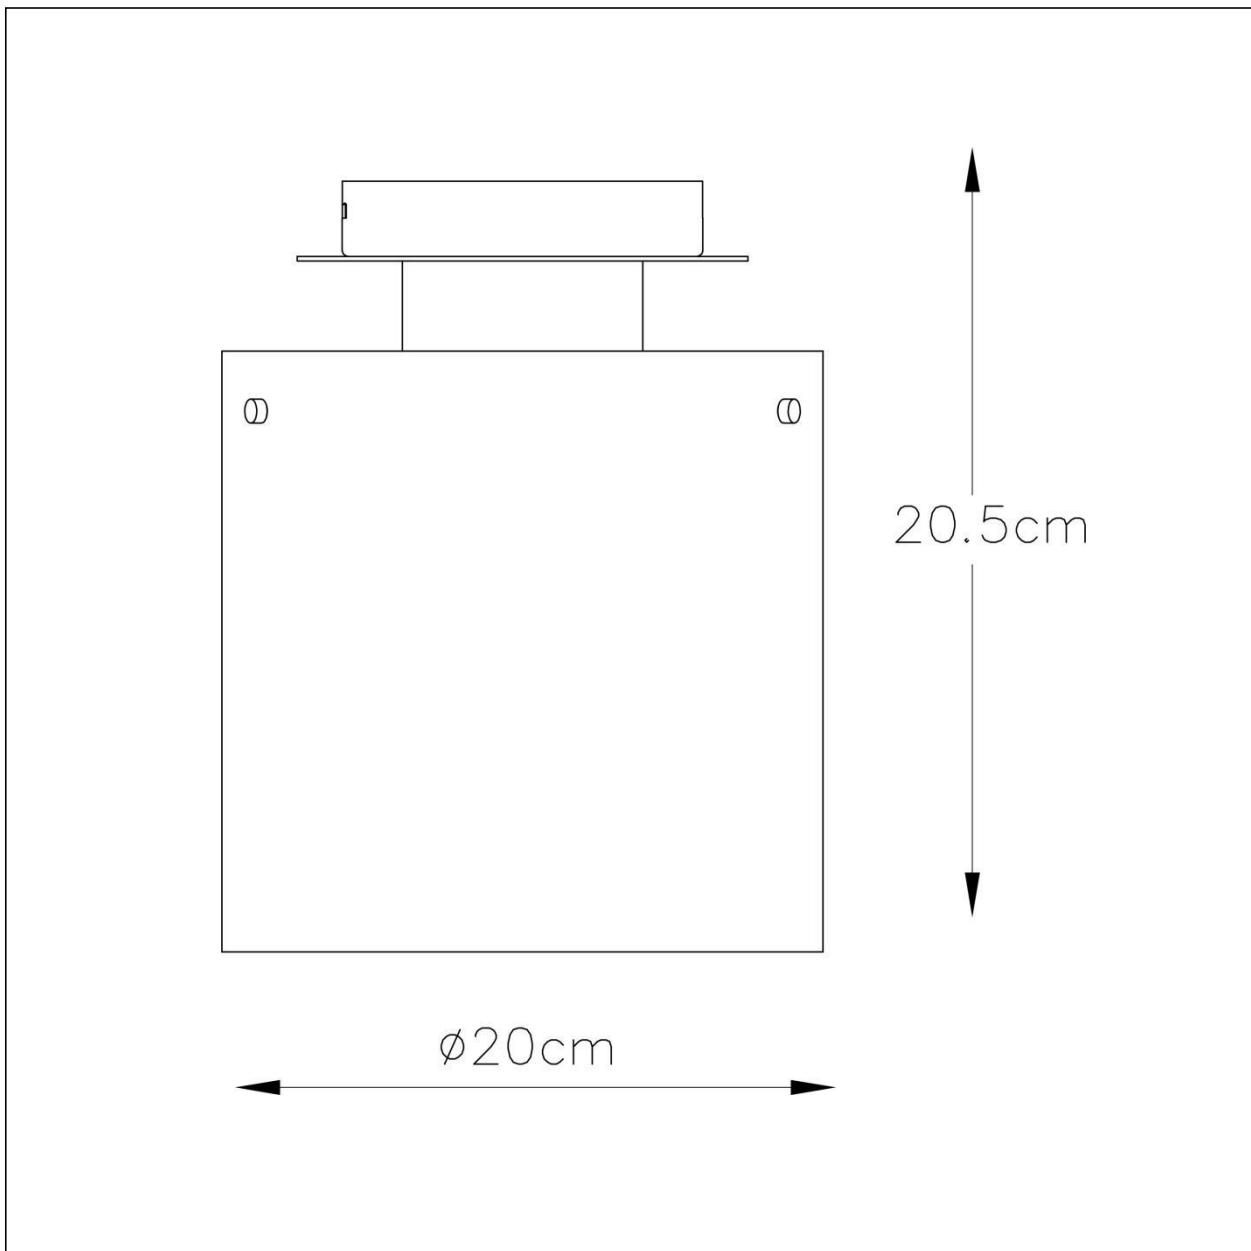

OWINO

Item number : 74102/20/65

EAN code : 5411212740632

For more specifications of this product please visit

www.lucide.com