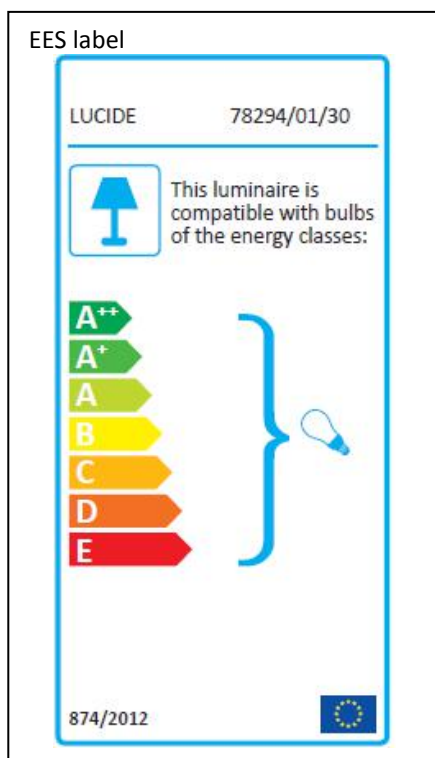

Von der Garantie ausgenommen: 1. Gebrochene Glasteile der Fassung werden nur innerhalb von 14 Tagen ab Kauf durch den Endkunden ersetzt. 2. Normaler Verschleiß, Verfärbungen aufgrund des normalen Gebrauchs. 3. Beschädigungen aufgrund externer Ursachen wie Feuer, Wasser, unsachgemäße Nutzung/ Installation oder Wartung des Produkts.

Kunden müssen das defekte Produkt/Teil und den Originalkaufbeleg einsenden, um Garantieansprüche geltend zu machen.

Deklaracja gwarancji:

LucideNV gwarantuje, że dostarczone produkty będą wolne od defektów materiałowych oraz produkcyjnych przez okres 2 lat od daty zakupu przez użytkownika końcowego, jeżeli urządzenie jest zainstalowane i prawidłowo utrzymywane zgodnie z instrukcją obsługi.

Wyłączenie z gwarancji: 1. Rozbite szkło zostanie wymienione tylko do 14 dni od momentu zakupu przez użytkownika końcowego. 2. Normalne zużycie, utrata koloru w wyniku normalnego użytkowania. 3. Uszkodzenie spowodowane czynnikami zewnętrznymi takimi, jak ogień, woda, nieprawidłowe używanie/ instalacja lub utrzymywanie produktu.

W celu uzyskania gwarancji klient musi zwrócić uszkodzony przedmiot oraz oryginalny dowód zakupu.

Other languages of the manual and further explanations can be found on our website.