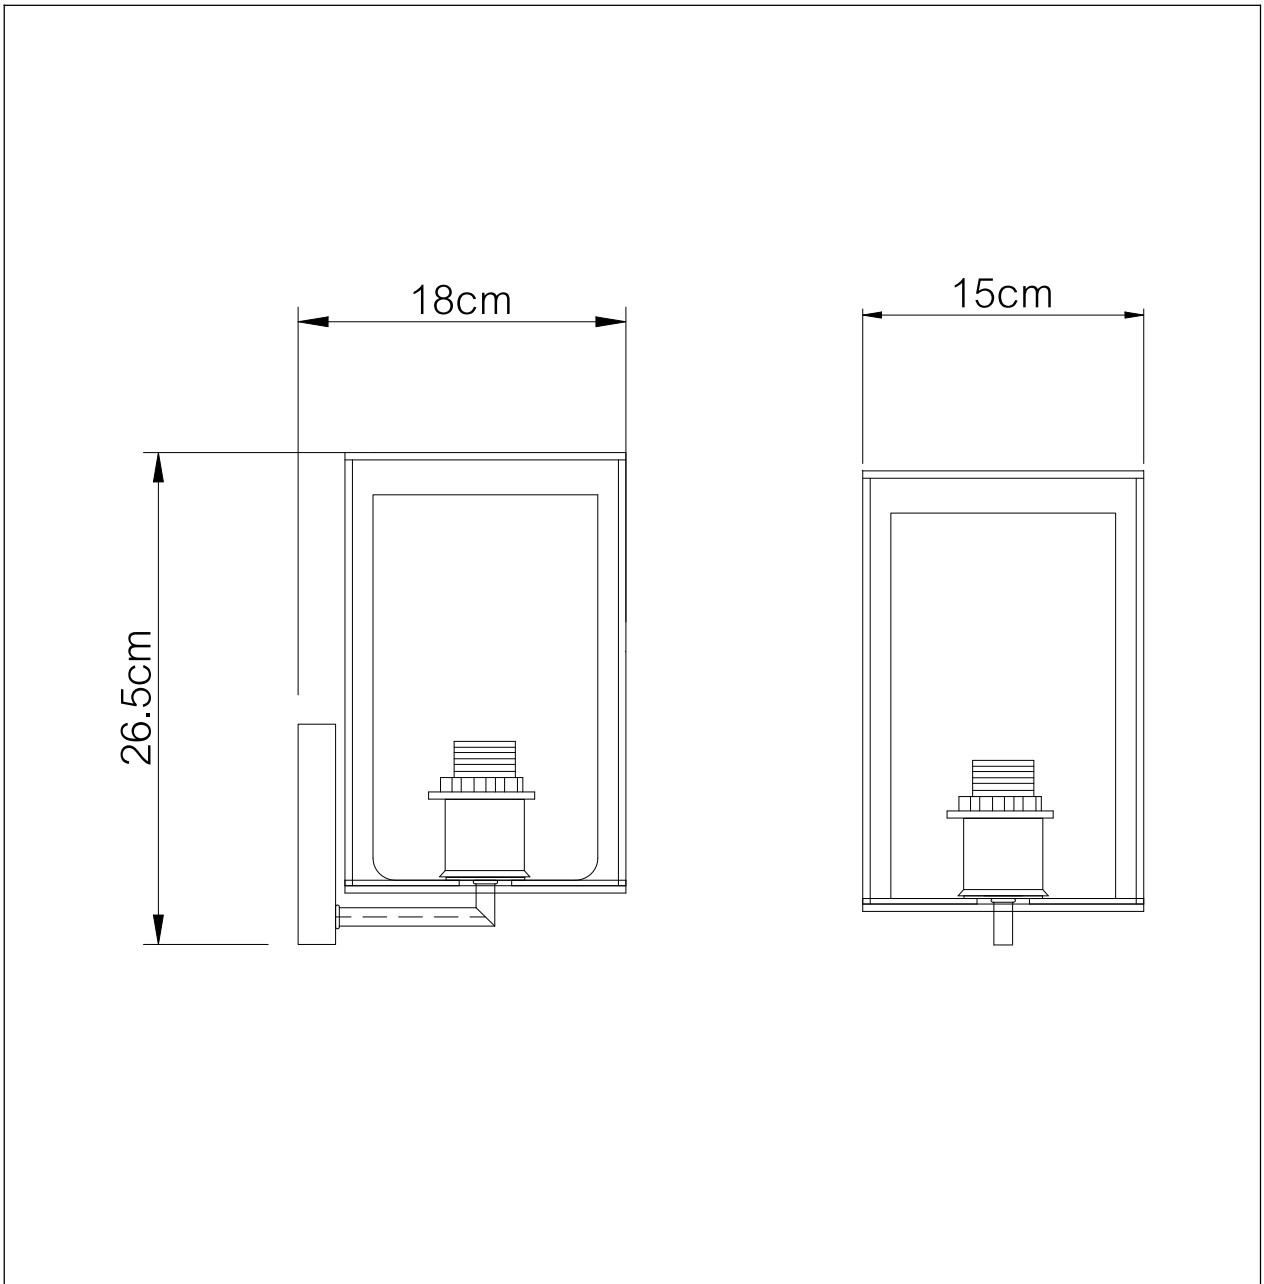

LUCIDE

Item number: 78294/01/30

Technical details

Materials used:	Metal and glass
Color:	Black and smoke
Dimmable and how is fixture dimmable	
Size:	Height: 26.5cm
	Length: 15cm
	Width: 18cm
	Net weight: 0.8kgs
Power requirements:	220-240V~50Hz
Bulb type and maximum wattage:	E27 Max 40W
Number of bulbs:	1XE27
IP degree:	IP20