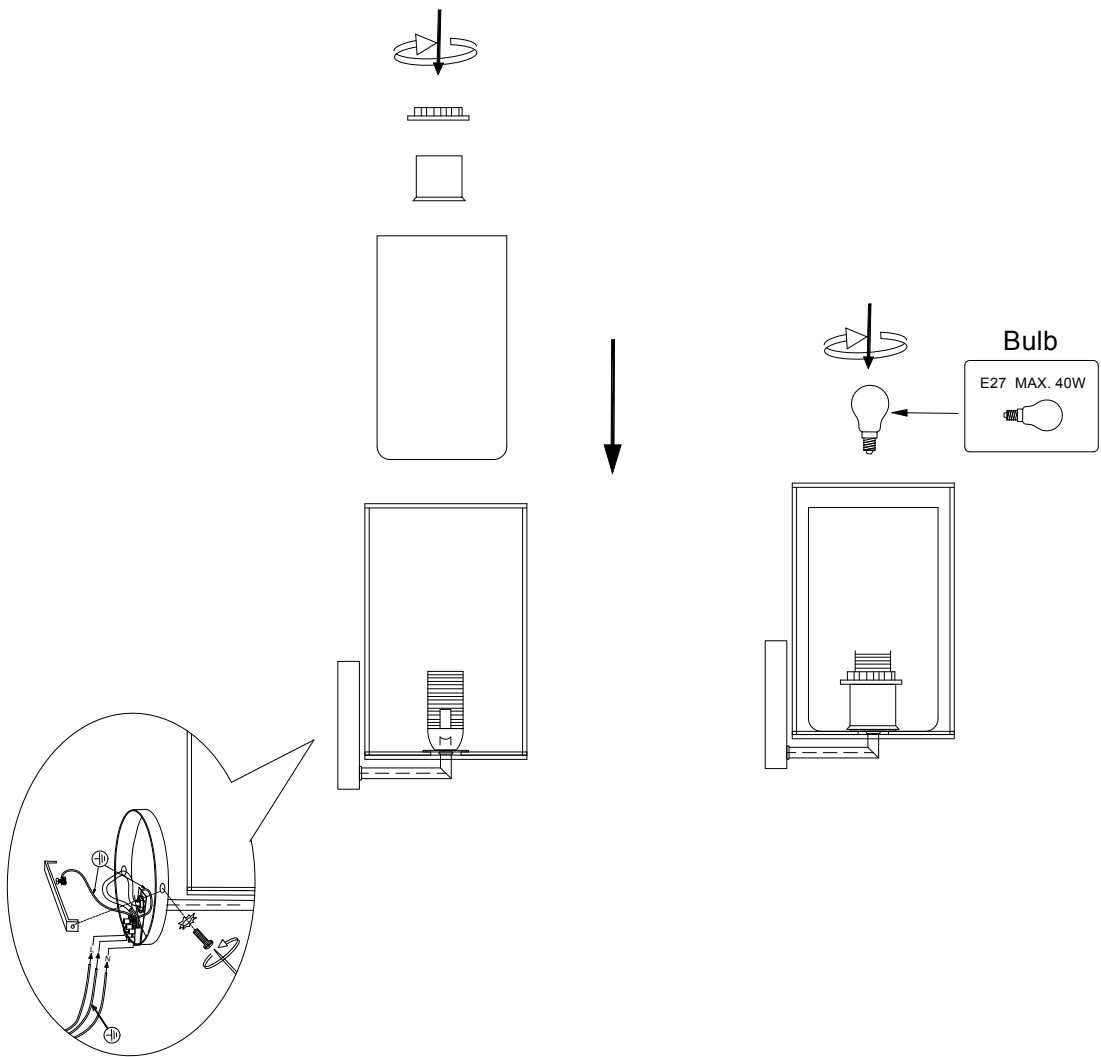

LUCIDE

Item number: 78294/01/30

Technical details

Materials used:	Metal and glass
Color:	Black and smoke
Dimmable and how is fixture dimmable	
Size:	Height: 26.5cm
	Length: 15cm
	Width: 18cm
	Net weight: 0.8kgs
Power requirements:	220-240V~50Hz
Bulb type and maximum wattage:	E27 Max 40W
Number of bulbs:	1XE27
IP degree:	IP20