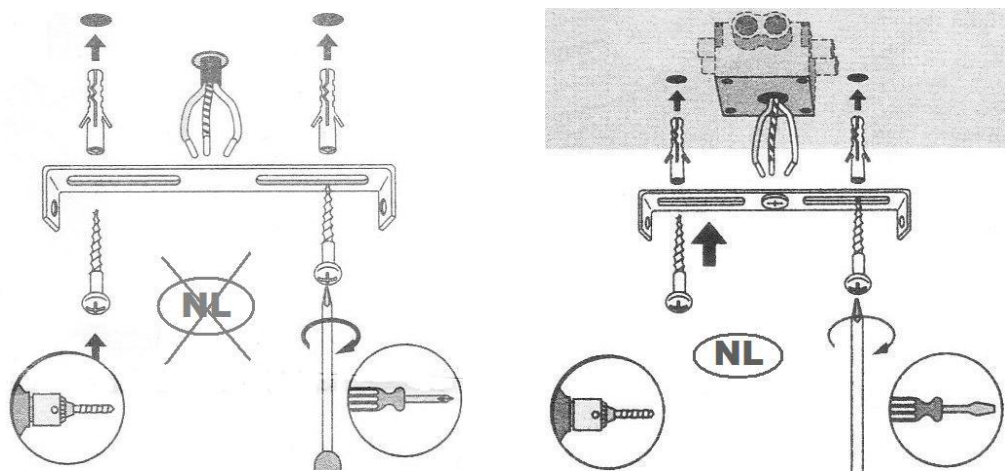

LUCIDE

Item number: 78294/01/30

Technical details

Materials used:	Metal and glass
Color:	Black and smoke
Dimmable and how is fixture dimmable	
Size:	Height: 26.5cm
	Length: 15cm
	Width: 18cm
	Net weight: 0.8kgs
Power requirements:	220-240V~50Hz
Bulb type and maximum wattage:	E27 Max 40W
Number of bulbs:	1XE27
IP degree:	IP20