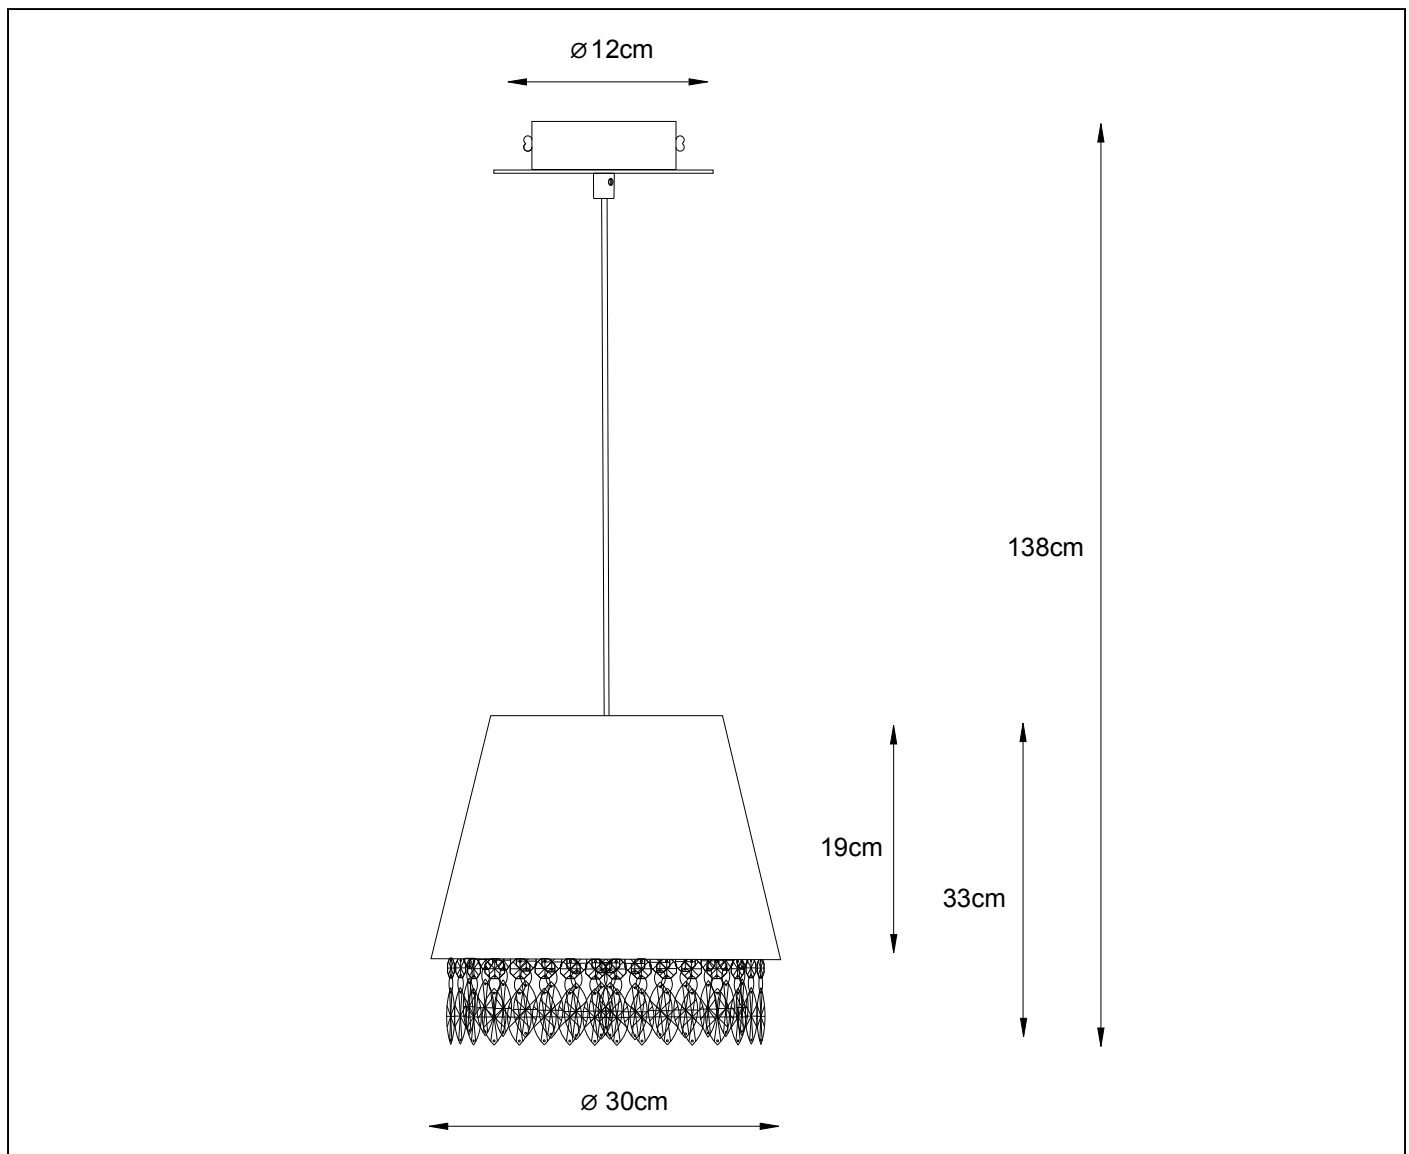

RECOMMENDED LUCIDE LIGHT SOURCE

49042/05/62

Light source dimmable : Yes

Light source incl. : No

General

Dimensions LxWxH : 30cm x 30cm x 138cm
Height minimum : 33cm
Height maximum : 138cm
Dimensions shade LxWxH : 30cm x 30cm x 19cm
Main material : Metal, acrylic and fabric
Ceiling rose material : Metal
Color : White
Style : Modern
Shape : Cone
Weight : 0.91 kg
Warranty : 2 years

Product specifications

Dimmable : Yes
Light direction : Around (Diffuse)
Adjustable in height : Adjustable in height (Before installation)
Directional : Not Directional
Cable : Yes, Cable On Product
Cable length : 110cm
Sensor : Without Sensor
Control : Light Switch Control
IP-Class : 20
Electric class : 1
Light source including ? : No
Lamp socket : E27
Light source number : 1
Power requirements : 220-240V~50Hz
Bulb type & maximum wattage : E27- max.60W

For more specifications of this product please visit

www.lucide.com

LUCIDE

TECHNICAL DRAWING & DIMENSIONS

DOLTI

Itemnumber :78368/30/31

EAN code : 5411212781437

For more specifications, dimensions please visit